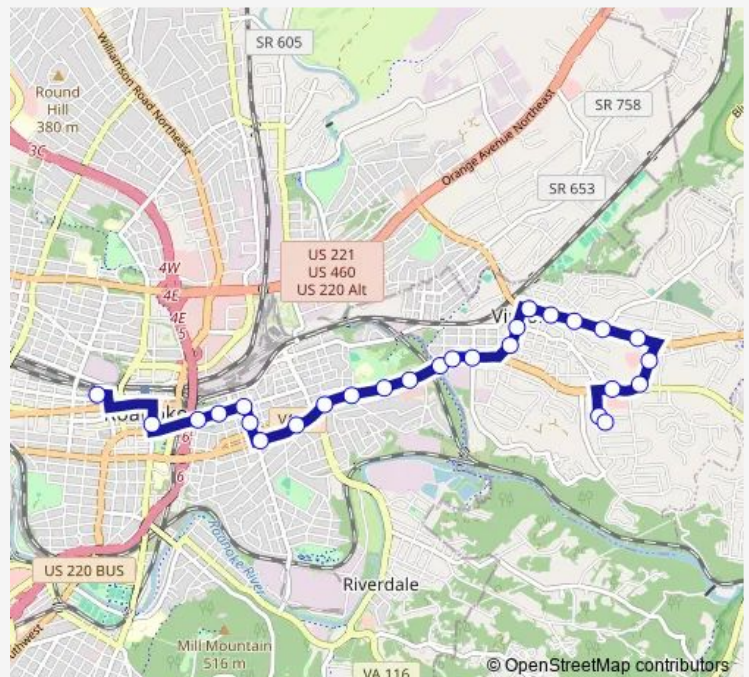

### Direction

3rd St Station Slip L — Clearview Manor on Vinyard

27 stops

[Open route schedule](#)

3rd St Station Slip L

Jefferson SB at Luck

Tazewell EB at 4th

Tazewell EB at 7th

### Route schedule

3rd St Station Slip L — Clearview Manor on Vinyard

Monday 06:15-20:15

Tuesday 06:15-20:15

Wednesday 06:15-20:15

Thursday 06:15-20:15

Friday 06:15-20:15

Saturday 06:15-20:15

### Route info

Direction: 3rd St Station Slip L

Stops: 27

Trip Duration: 0 hour 30 min

35 — 35 - 3rd St Station to Vinton

Washington EB at River Park Shopping Center Driveway

Bypass SB at River Park Center

Bypass SB at Roop (opposite Hardy Road Cvs)