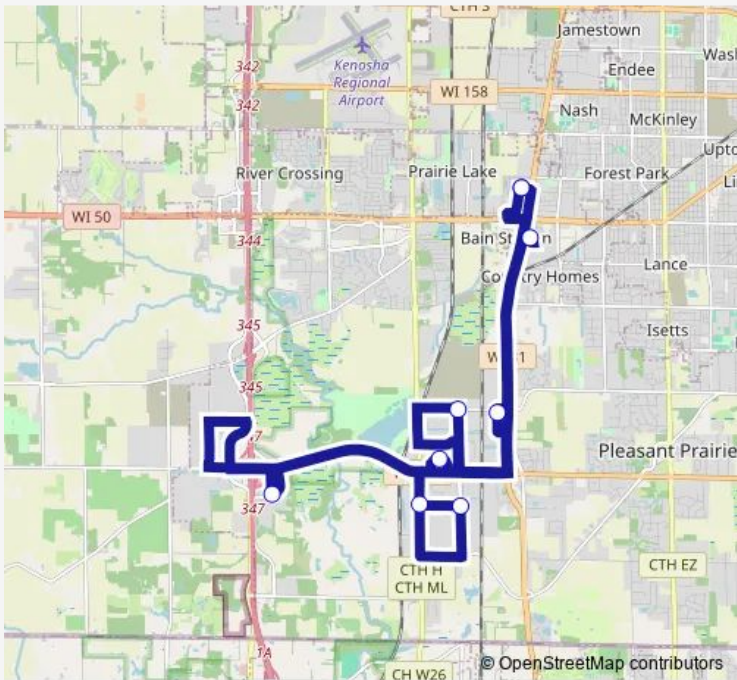

## Bus 35 Route 35

[Go to website](#)

**Direction**  
Kenosha Transit Center — Kenosha Transit Center  
6 stops  
[Open route schedule](#)

- Kenosha Transit Center
- 72nd & 95th St
- 80th Ave & 95th St
- 102nd St
- 88th Ave & 109th St
- Kenosha Transit Center

Route schedule  
Kenosha Transit Center — Kenosha Transit Center

Monday	05:25-08:25
Tuesday	05:25-08:25
Wednesday	05:25-08:25
Thursday	05:25-08:25
Friday	05:25-08:25
Saturday	—
Sunday	—

Route info  
Direction: Kenosha Transit Center  
Stops: 6  
Trip Duration: 0 hour 55 min

## Direction

Southport Plaza #1 — Southport Plaza #1

9 stops

[Open route schedule](#)

Southport Plaza #1

72nd & 95th St

80th Ave & 95th St

102nd St

## Route info

Direction: Southport Plaza #1

Stops: 9

Trip Duration: 0 hour 55 min

35 Bus time schedules and route maps are available in an offline PDF at [busmaps.com](https://busmaps.com). Use the [busmaps.com](https://busmaps.com) website to see live bus times, train schedule or subway schedule, and step-by-step directions for all public transit in Kenosha