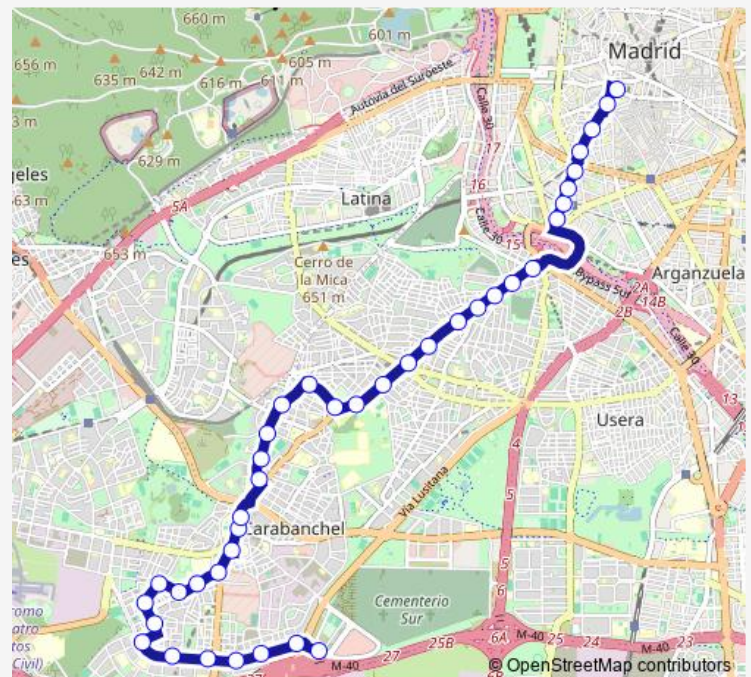

Carabanchel - Hospital Militar

Guabairo

Polideportivo La Mina

Route schedule

Plaza Mayor — Carabanchel Alto

Monday 05:50-23:30

Tuesday 05:50-23:30

Wednesday 05:50-23:30

Thursday 05:50-23:30

Friday 05:50-23:30

Saturday 05:50-23:30

Sunday 07:30-23:30

Route info

Direction: Plaza Mayor

Stops: 39

Trip Duration: 1 hour 8 min

35 — Plaza Mayor - Carabanchel Alto

Codorniz

Eugenia De Montijo - Fátima

Plaza Del Parterre

Plaza De La Emperatriz

Metro Carabanchel Alto

Avenida Carabanchel Alto - Gómez Arteche

Alfredo Aleix - Centro Integrado

Sunday 07:00-23:15

Route info

Direction: Carabanchel Alto

Stops: 39

Trip Duration: 1 hour 2 min

Clarisas

Urgel

General Ricardos - Camino Viejo Leganés