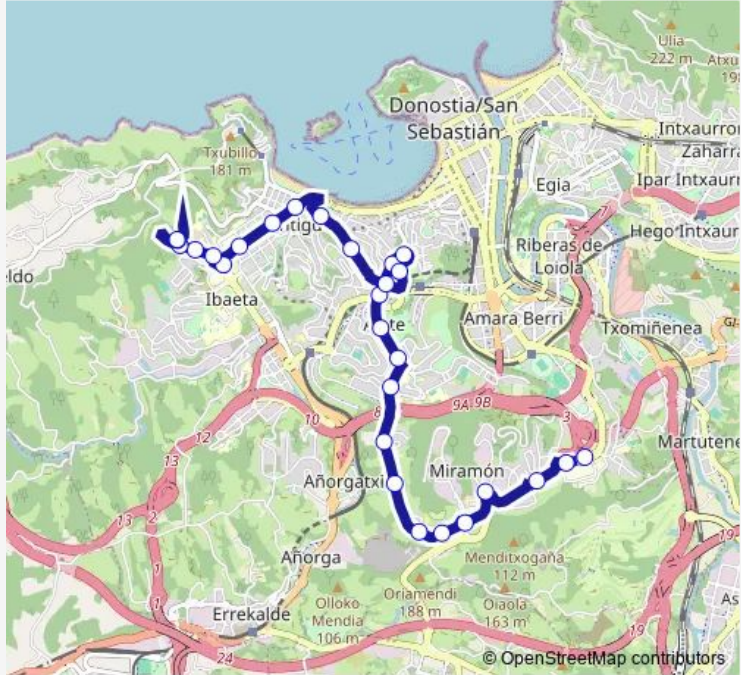

Bus 35 Arriola-Antiguo-Aiete-Ospitale

[Go to website](#)

Direction
 Tolosa 138 — Donostiako Ospitalea I
 28 stops
[Open route schedule](#)

- Tolosa 138
- Amerika Plaza
- Tolosa 111
- Unibertsitatea Tol.95
- Majisteritza
- Zumalaka.21
- Esklabak
- P.Baroja 4
- P.Baroja 10
- Melodi P. Baroja
- Lazkano 41
- Lazkano 3
- La Cumbre
- Izaburu
- Munto
- Aiteko Jauregia/Palacio Aiete
- Oriamendi Etxadi
- Oriamendi 20
- Oriamendi 68
- Oriamendi 86
- Oriamendi 112

Route schedule
 Tolosa 138 — Donostiako Ospitalea I

Monday	08:00-21:00
Tuesday	08:00-21:00
Wednesday	08:00-21:00
Thursday	08:00-21:00
Friday	08:00-21:00
Saturday	—
Sunday	—

Route info
 Direction: Tolosa 138
 Stops: 28
 Trip Duration: 0 hour 32 min

Thursday 07:30-20:35

Friday 07:30-20:35

Saturday —

Sunday —

Route info

Direction: Donostiako Ospitalea I

Stops: 25

Trip Duration: 0 hour 25 min

Stops: 28

Trip Duration: 0 hour 23 min

Arriola 32

Arriola 89

Arriola 87

35 Bus time schedules and route maps are available in an offline PDF at busmaps.com. Use the busmaps.com website to see live bus times, train schedule or subway schedule, and step-by-step directions for all public transit in San Sebastian