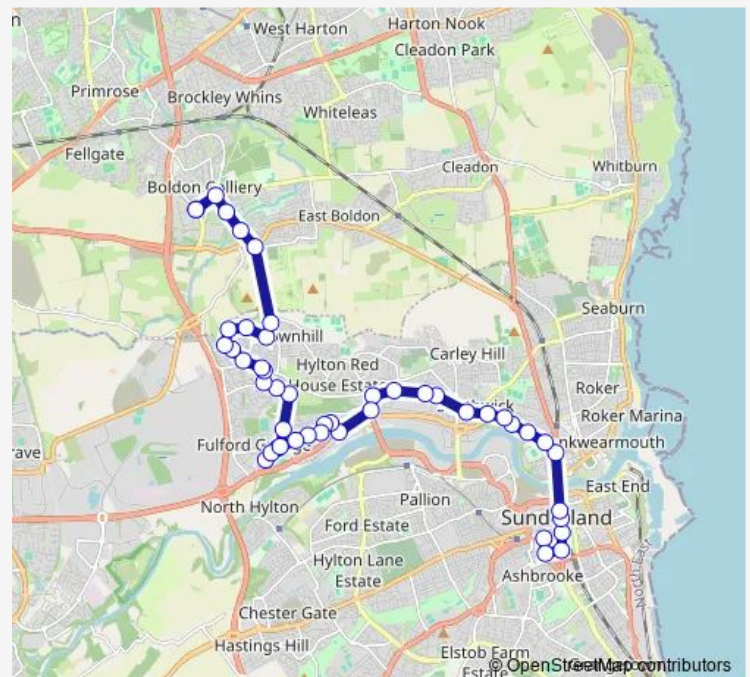

Thursday 07:37-23:23

Friday 07:37-23:23

Saturday 08:12-23:23

Sunday 08:20

Route info

Direction: Abingdon Way

Stops: 47

Trip Duration: 0 hour 50 min

■ 35 — Sunderland - Lukes Lane

Hylton Castle Road-Lilley Grove

Grange Road-St Margarets Avenue

North Hylton

Grange Road-Rydal Mount

Grange Road-St Margarets Avenue

Grange Road-Thompson Crescent

Ethel Terrace