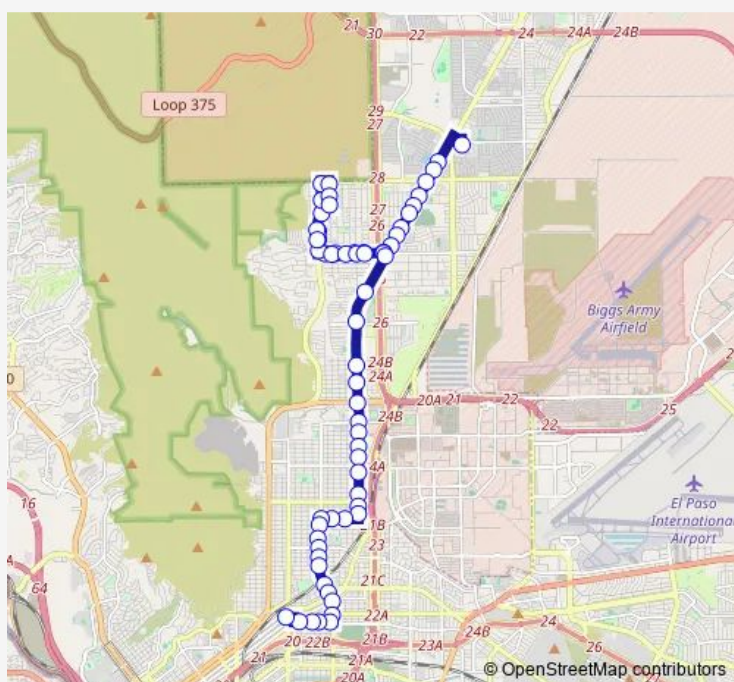

DyerHarrison

DyerPolk

DyerFillmore

Route schedule

Five Points Terminal Bay B — Northgate Transfer Center Bay F

Monday 05:10-21:40

Tuesday 05:10-21:40

Wednesday 05:10-21:40

Thursday 05:10-21:40

Friday 05:10-21:40

Saturday 06:05-21:40

Sunday —

Route info

Direction: Five Points Terminal Bay B

Stops: 39

Trip Duration: 0 hour 46 min

DyerHondo Pass

DyerRutherford

Northgate Transfer Center Bay F

Direction

Northgate Transfer Center Bay F — Five Points Terminal Bay B

62 stops

[Open route schedule](#)

Northgate Transfer Center Bay F

Route info

Direction: Northgate Transfer Center Bay F

Stops: 62

Trip Duration: 0 hour 55 min

Magneticircon

MagneticSirius

3612 HerculesEcho

HerculesComet