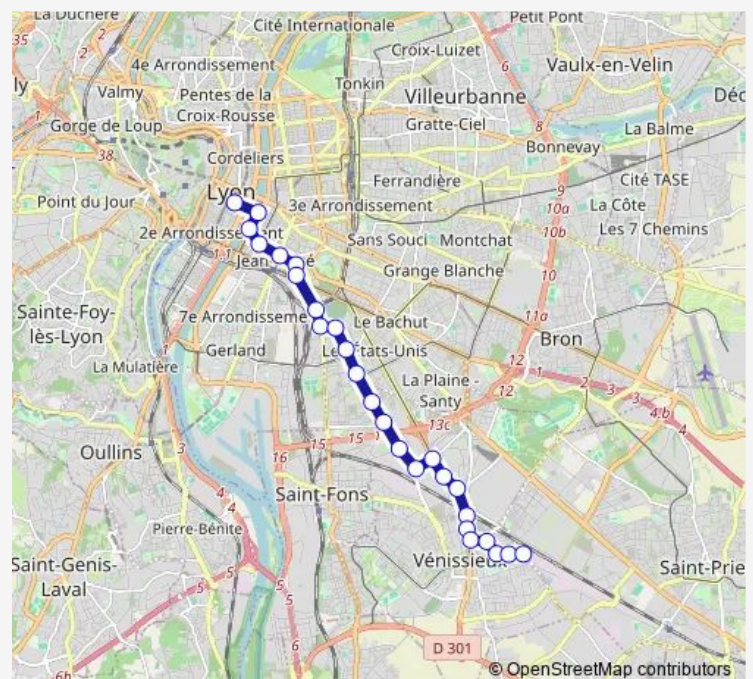

Curie - Jules Guesde

Gare de Vénissieux

Croizat - Coblod

Route schedule

Bellecour Charité — Vénissieux Le Charréard

Monday 05:30-24:00

Tuesday 05:30-24:00

Wednesday 05:30-24:00

Thursday 05:30-24:00

Friday 05:30-24:00

Saturday —

Sunday —

Route info

Direction: Bellecour Charité

Stops: 26

Trip Duration: 0 hour 37 min

35 — Bellecour Charité -> Vénissieux Le Charréard

Croizat - Paul Bert

Coblod - Rosenberg

Vénissieux St Exupéry

Max Barel

Vénissieux Le Charréard

35 Bus time schedules and route maps are available in an offline PDF at busmaps.com. Use the busmaps.com website to see live bus times, train schedule or subway schedule, and step-by-step directions for all public transit in Lyon