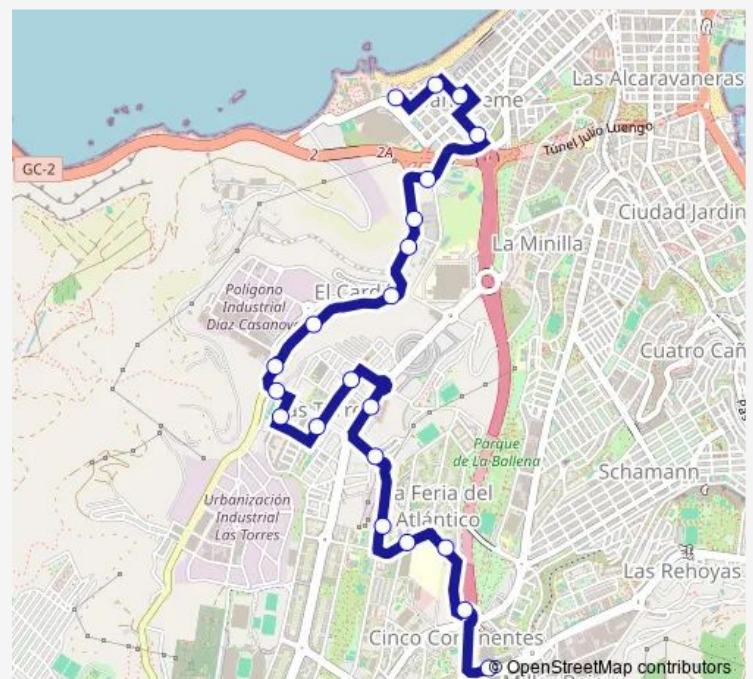

Thursday 07:00-21:45

Friday 07:00-21:45

Saturday 08:50-22:00

Sunday 08:50-22:00

Route info

Direction: Auditorio

Stops: 23

Trip Duration: 0 hour 24 min

35 — Auditorio - La Ballena (por Las Torres)

Dr. Marañón

Ctra. del Norte (C.C. La Ballena)

Direction

Ctra. del Norte (C.C. La Ballena) — Auditorio

21 stops

[Open route schedule](#)

Ctra. del Norte (C.C. La Ballena)

Monday 06:30-21:15

Tuesday 06:30-21:15

Wednesday 06:30-21:15

Thursday 06:30-21:15

Friday 06:30-21:15

Saturday 08:15-21:30

Sunday 08:15-21:30

Route info