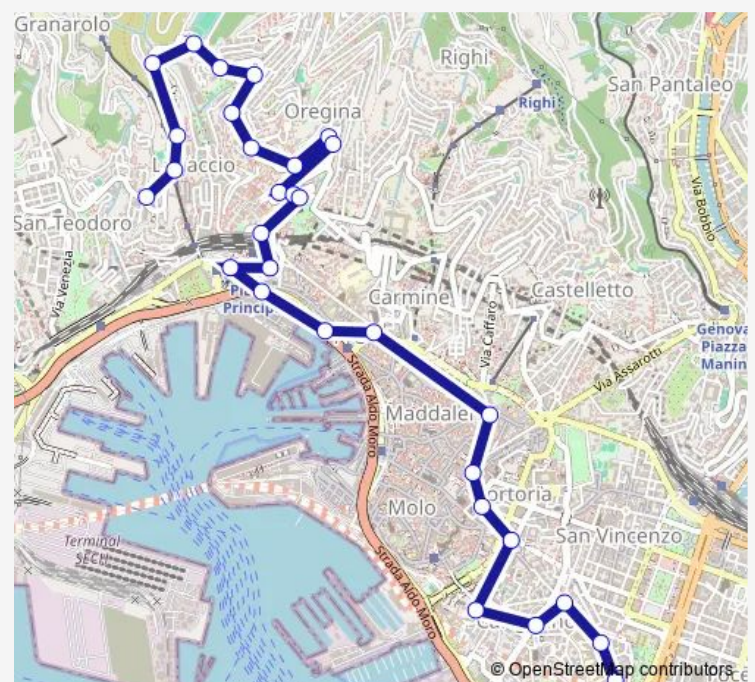

Thursday 05:33-20:32

Friday 05:33-20:32

Saturday 05:28-20:35

Sunday 05:28-20:25

Route info

Direction: Vannucci/Museo Villa Croce

Stops: 28

Trip Duration: 0 hour 28 min

Napoli 2/Saporiti

Napoli 3/Boine

Napoli 4/Gaeta

Napoli 5/Vesuvio

Vesuvio 1/Chiesa

Vesuvio 2/Capri

Vesuvio/Capolinea Inferiore

Direction

Vannucci/Museo Villa Croce — S.F. DA Paola/

32 stops

[Open route schedule](#)

Vannucci/Museo Villa Croce

Mura Cappuccine/Vannucci

Volta 1/Galliera Cup

Volta 2/Ospedale Galliera

Mura DI Santa Chiara/Alessi