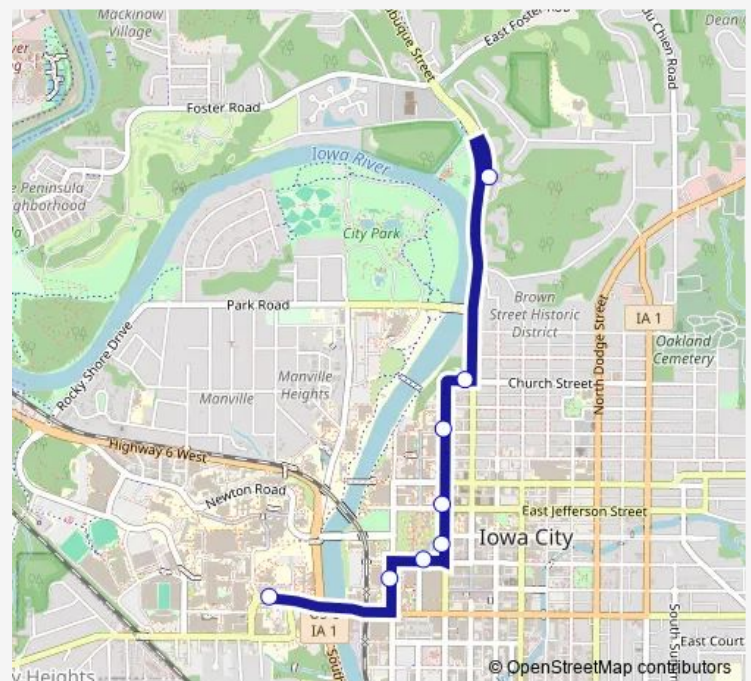

Bus 35 Interdorm

[Go to website](#)

Direction

Mayflower Hall — Rienow Hall

8 stops

[Open route schedule](#)

Mayflower Hall

Church St North

Currier Hall

Pbb

Clinton & Iowa

Schaeffer Hall

Main Library

Rienow Hall

Route schedule

Mayflower Hall — Rienow Hall

Monday 06:15-21:17

Tuesday 06:15-21:17

Wednesday 06:15-21:17

Thursday 06:15-21:17

Friday 06:15-21:17

Saturday 08:30-10:30

Sunday 08:30-10:30

Route info

Direction: Mayflower Hall

Stops: 8

Trip Duration: 0 hour 13 min

35 — Interdorm

Direction

Rienow Hall — Mayflower Hall

9 stops

[Open route schedule](#)