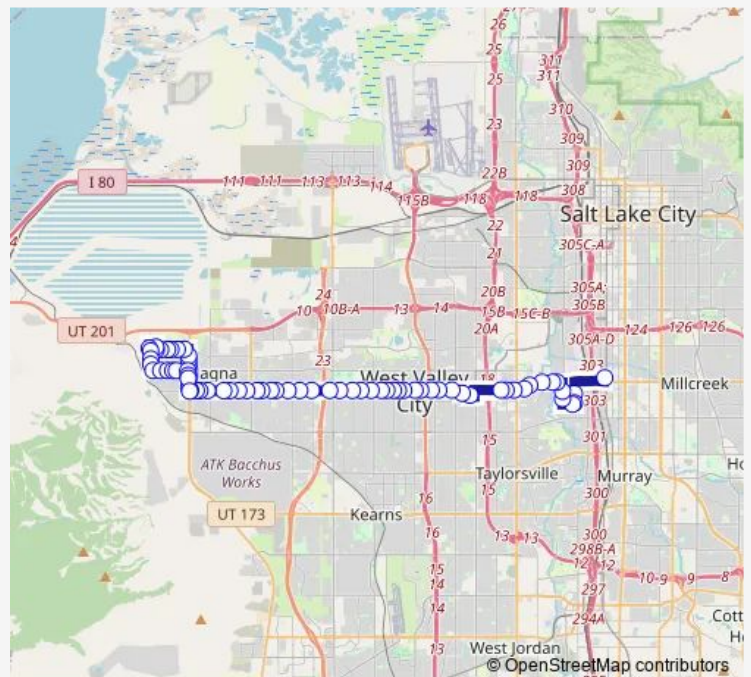

Bus 35 3500 South

[Go to website](#)

Direction
 Millcreek Station (Bay A) — 3500 S / 8400 W (Eb)
 73 stops
[Open route schedule](#)

- Millcreek Station (Bay A)
- 700 W / 3500 S (Sb)
- 700 W / Carlisle St (Sb)
- Carlisle St / 700 W (Wb)
- 900 W / 3600 S (Nb)
- 900 W / 3400 S (Nb)
- 3300 S / 1000 W (Wb)
- 3300 S / 1100 W (Wb)
- 3300 S / 1200 W (Wb)
- 3400 S / 1400 W (Wb)
- 3500 S / 1500 W (Wb)
- 3500 S / Redwood Rd (Wb)
- 3500 S / 1950 W (Wb)
- 3500 S / Decker Lake Dr (Wb)
- West Valley Central Station (Bay K)
- 3030 W / 3500 S (NB)
- 3500 S / 3200 W (Wb)
- 3500 S / 3450 W (Wb)
- 3500 S / 3600 W (Curbside Wb)
- 3500 S / 3900 W (Wb)
- 3500 S / 4000 W (Wb)

Route schedule

Millcreek Station (Bay A) — 3500 S / 8400 W (Eb)

Monday	04:19-00:19 ⁺¹
Tuesday	04:19-00:19 ⁺¹
Wednesday	04:19-00:19 ⁺¹
Thursday	04:19-00:19 ⁺¹
Friday	04:19-00:19 ⁺¹
Saturday	03:49-00:49 ⁺¹
Sunday	05:45-21:15

Route info

Direction: Millcreek Station (Bay A)

Stops: 73

Trip Duration: 1 hour 1 min

35 — 3500 South

3500 S / Pioneer Pkwy (Wb)

3500 S / 4300 W (Wb)

3500 S / 4400 W (Wb)

Direction: 3500 S / 8400 W (Wb)

Stops: 77

Trip Duration: 0 hour 52 min

8400 W / Aleen Ave (Sb)

8400 W / Myron Ave (Sb)

3500 S / 8400 W (Eb)

3500 S / Oquirrane St (Eb)

3500 S / 8150 W (Eb)