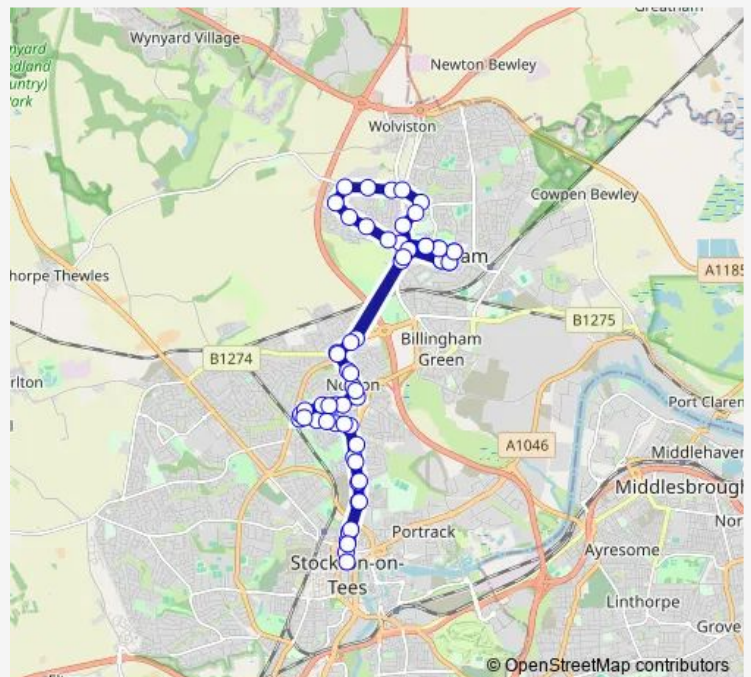

Bus 35 Stockton High Street - Billingham High Grange

[Go to website](#)

Direction

High Street Stand X — High Street Stand D

61 stops

[Open route schedule](#)

- High Street Stand X
- Laing Street
- The Buffs Social Club
- Tilery Road
- North Shore Academy
- Derwent Street
- Grassholm Road
- Wylam Road
- Somerset Road
- Alpine Way
- Kennedy Grove
- Swale Road
- Greta Road
- The Highland Laddie
- Library
- Norton Green
- The Ring Road Footbridge
- Fieldfare Lane
- Catholic Club
- Cambrian Road
- Town Centre - Library

Route schedule

High Street Stand X — High Street Stand D

Monday	06:55-17:46
Tuesday	06:55-17:46
Wednesday	06:55-17:46
Thursday	06:55-17:46
Friday	06:55-17:46
Saturday	07:50-17:16
Sunday	08:58-16:46

Route info

Direction: High Street Stand X

Stops: 61

Trip Duration: 0 hour 57 min

35 — Stockton High Street - Billingham High Grange **BusMaps**

Kingsway Medical Centre

Forum

Town Centre - Asda

Community Centre

Roseberry Road Roundabout

Wilmire Road

The White House

Rudston Avenue

Severn Grove

St Paul's RC Primary School

Northfield School & Sports College

Kings Arms - Thames Road