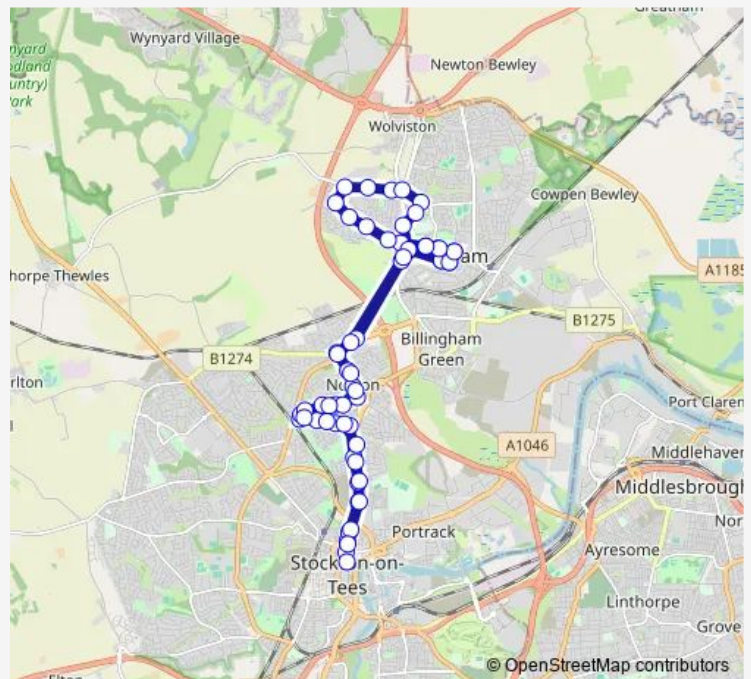

Bus 35 Stockton High Street - Billingham High Grange

[Go to website](#)

**Direction**

High Street Stand X — High Street Stand D

61 stops

[Open route schedule](#)

- High Street Stand X
- Laing Street
- The Buffs Social Club
- Tilery Road
- North Shore Academy
- Derwent Street
- Grassholm Road
- Wylam Road
- Somerset Road
- Alpine Way
- Kennedy Grove
- Swale Road
- Greta Road
- The Highland Laddie
- Library
- Norton Green
- The Ring Road Footbridge
- Fieldfare Lane
- Catholic Club
- Cambrian Road
- Town Centre - Library

Route schedule

High Street Stand X — High Street Stand D

Monday	06:55-17:46
Tuesday	06:55-17:46
Wednesday	06:55-17:46
Thursday	06:55-17:46
Friday	06:55-17:46
Saturday	07:50-17:16
Sunday	08:58-16:46

Route info

Direction: High Street Stand X

Stops: 61

Trip Duration: 1 hour 5 min

35 — Stockton High Street - Billingham High Grange

Kingsway Medical Centre

Forum

Town Centre - Asda

Community Centre

Roseberry Road Roundabout

Wilmire Road

The White House

Rudston Avenue

Severn Grove

St Paul's RC Primary School

Northfield School & Sports College

Kings Arms - Thames Road