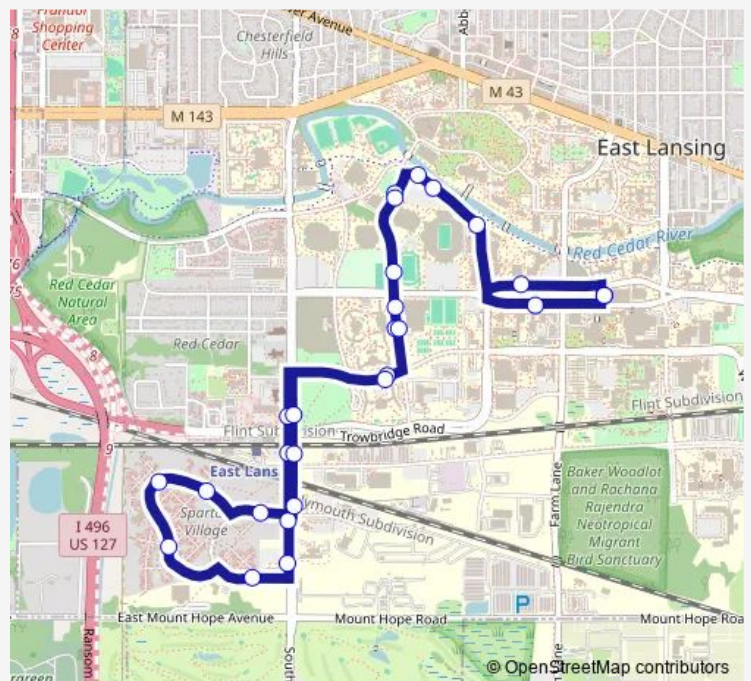

SBD Harrison before S Crescent

WBD S Crescent before S Middlevale

Middlevale before Elementary School

Middlevale near Laundromat

Middlevale before N Crescent

EBD N Crescent before Harrison

NBD Harrison past Crescent Rd

NBD Harrison past Service

NBD Harrison past Trowbridge

EBD Wilson before Chestnut

NBD Chestnut past Wilson

NBD Chestnut before Shaw

Route schedule

Ramp 1 Bay 4 — Ramp 1 Bay 4

Monday	—
Tuesday	—
Wednesday	—
Thursday	—
Friday	—
Saturday	09:07-02:00 ⁺¹
Sunday	09:07-02:00 ⁺¹

Route info

Direction: Ramp 1 Bay 4

Stops: 27

Trip Duration: 0 hour 25 min

35 — South Neighborhood - Spar. Village

NBD Chestnut past Shaw

NBD Chestnut past Dem Hall Dr.

EBD Red Cedar past Chestnut

SBD Red Cedar at Wells Hall

EBD S Shaw before Farm

Ramp 1 Bay 4

35 Bus time schedules and route maps are available in an offline PDF at busmaps.com. Use the busmaps.com website to see live bus times, train schedule or subway schedule, and step-by-step directions for all public transit in Lansing