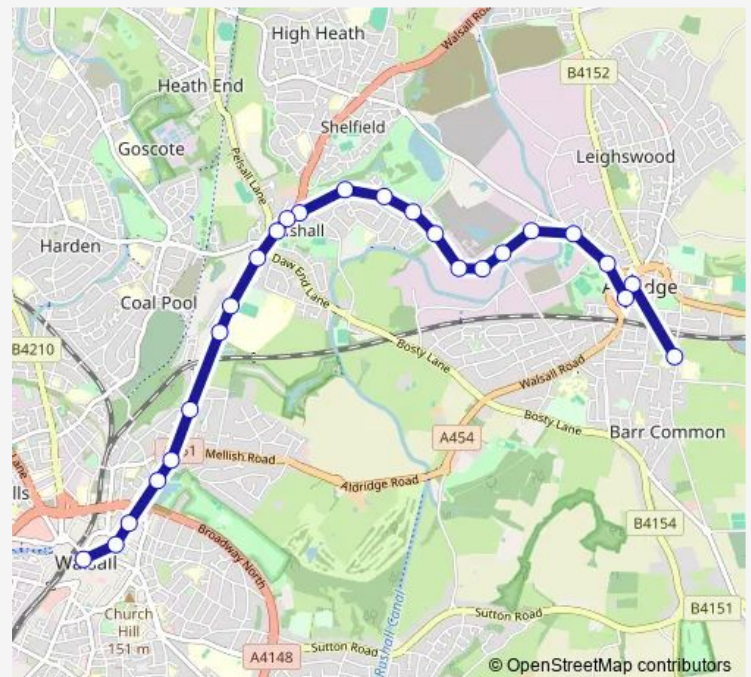

Edinburgh Drive

Linley Rd

Kings Road

Lichfield Rd

Rosedene Close

Rushall Medical Centre

Station Rd

Cartbridge Lane

Ladypool Close

Cartbridge Lane South

Victoria Terrace

Route schedule

St Francis College — Walsall Bus Station

Monday	15:40
Tuesday	15:40
Wednesday	15:40
Thursday	15:40
Friday	15:40
Saturday	—
Sunday	—

Route info

Direction: St Francis College

Stops: 25

Trip Duration: 0 hour 29 min

■ 35 — Walsall - Aldridge via Rushall

Hatherton Lake

Watmos Homes

Walsall Town Hall

Walsall Bus Station

Cartbridge Lane South

Ladypool Close

Cartbridge Lane

Station Rd

Rushall Medical Centre

Lichfield Rd

Kings Road

Linley Rd