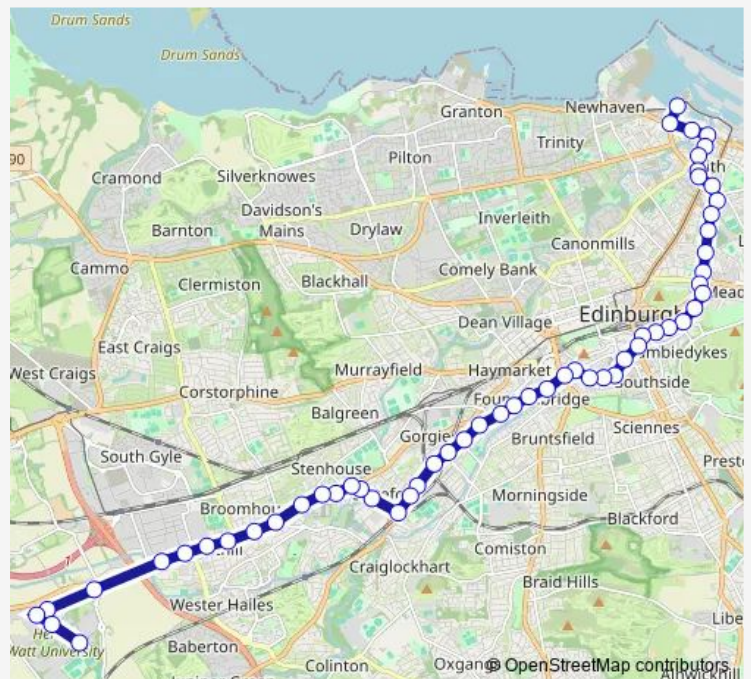

Victoria Quay

Sandport Street

The Shore

Parliament Street

St Anthony Street

Kirkgate Centre

Duke Street

Academy Park

Canongate Kirk

New Street

Museum of Childhood

Route schedule

Ocean Terminal — The Avenue

Monday 05:07-23:38

Tuesday 05:07-23:38

Wednesday 05:07-23:38

Thursday 05:07-23:38

Friday 05:07-23:38

Saturday 05:07-23:38

Sunday 06:13-23:38

Route info

Direction: Ocean Terminal

Stops: 56

Trip Duration: 1 hour 8 min

Parliament Street

The Shore

Sandport Street

Victoria Quay

Commercial Street

Ocean Drive

Ocean Terminal

35 Bus time schedules and route maps are available in an offline PDF at busmaps.com. Use the busmaps.com website to see live bus times, train schedule or subway schedule, and step-by-step directions for all public transit in Edinburgh