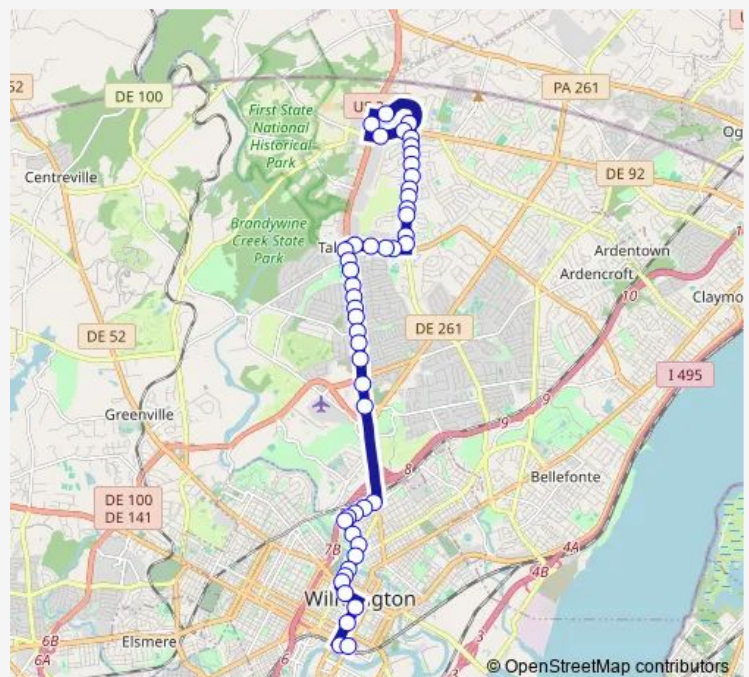

Shipley RD @ OP Summerset Rd

Shipley RD @ OP Drexel Dr

Shipley RD @ Cross Country Rd

Shipley RD @ Pierson Dr

Shipley RD @ Pheasant RUN Dr

Shipley RD @ Silverside Rd

Silverside RD @ N Baptist Church

Silverside RD @ Greenmount Dr

Silverside RD @ Concord Plaza

Silverside RD @ Talleyville Sctr

Concord PK @ Silverside Rd

Route schedule

Brandywine Town Center Park & Ride — Wilmington TC (Inside)

Monday 14:34-16:14

Tuesday 14:34-16:14

Wednesday 14:34-16:14

Thursday 14:34-16:14

Friday 14:34-16:14

Saturday 15:15

Sunday —

Route info

Direction: Brandywine Town Center Park & Ride

Stops: 48

Trip Duration: 0 hour 34 min

35 — Brandywine Town Center / Shipley Rd

Concord PK @ MT Lebanon Rd

Concord PK @ OP Prospect Ave

Concord PK @ Whitby Rd

Concord PK @ OP Cleveland Ave

Concord PK @ OP Nichols Ave

Concord PK @ OP Woodrow Ave

Concord PK @ Sharpley Rd