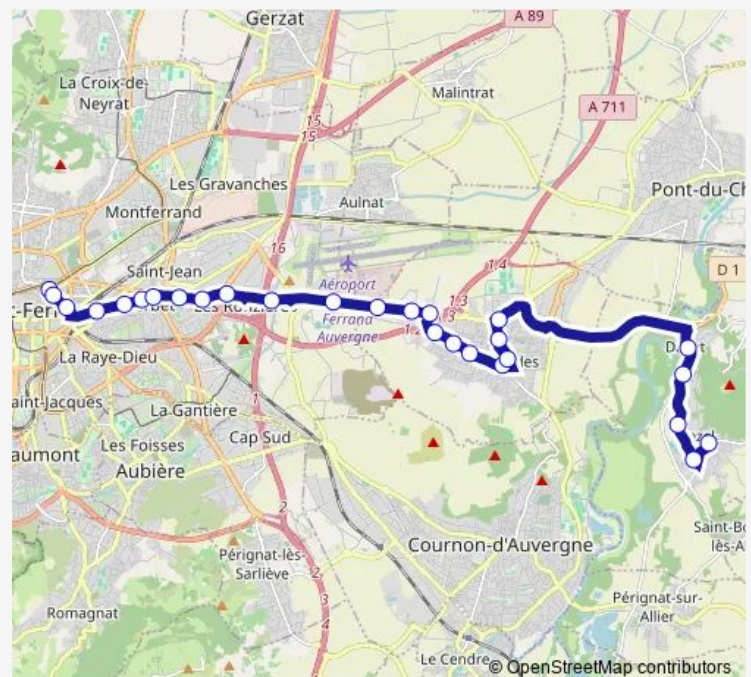

Nymphea

Route schedule

Delille Montlosier — Font Grande

Monday 07:51-17:55

Tuesday 07:51-17:55

Wednesday 07:51-17:55

Thursday 07:51-17:55

Friday 07:51-17:55

Saturday —

Sunday —

Route info

Direction: Delille Montlosier

Stops: 27

Trip Duration: 0 hour 59 min

Lempdes Le Pontel

MUR S/ Allier Salle Polyvalente

La Gobe

Chemin du Cheix

Jean Fourcade

Font Grande

Direction

Font Grande — Delille Montlosier

30 stops

[Open route schedule](#)