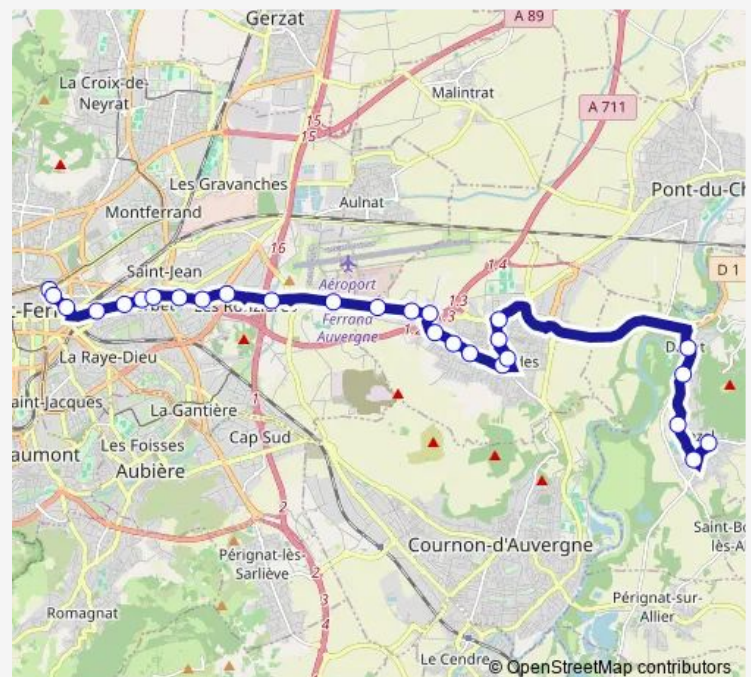

Nymphea

Route schedule

Delille Montlosier — Font Grande

Monday 07:51-17:55

Tuesday 07:51-17:55

Wednesday 07:51-17:55

Thursday 07:51-17:55

Friday 07:51-17:55

Saturday —

Sunday —

Route info

Direction: Delille Montlosier

Stops: 27

Trip Duration: 0 hour 57 min

Lempdes Le Pontel

MUR S/ Allier Salle Polyvalente

La Gobe

Chemin du Cheix

Jean Fourcade

Font Grande

Direction

Font Grande — Delille Montlosier

30 stops

[Open route schedule](#)