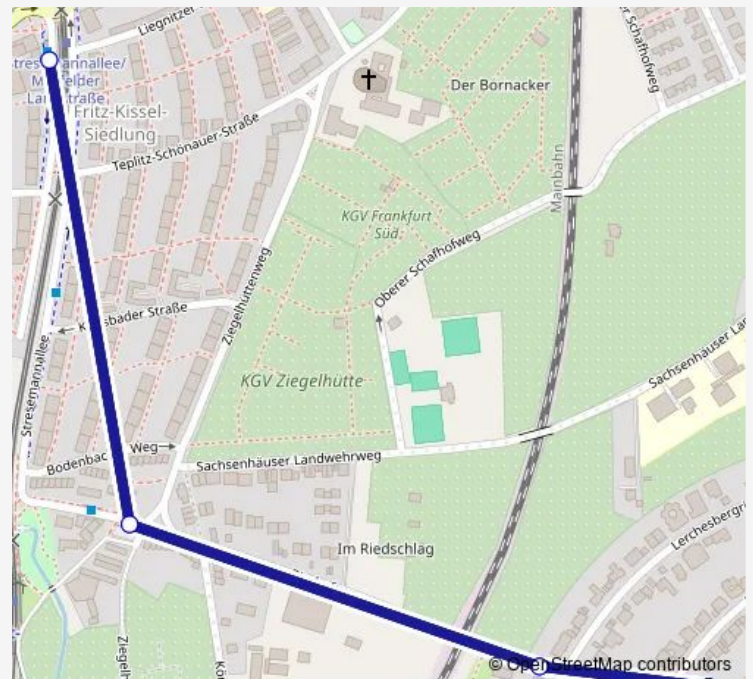

### Direction

Frankfurt (Main) Stresemannallee/Mörfelder Landstr —  
Frankfurt (Main) Lerchesberg

4 stops

[Open route schedule](#)

Frankfurt (Main) Stresemannallee/Mörfelder Landstr

Frankfurt (Main) Gablonzer Straße

### Route schedule

Frankfurt (Main) Stresemannallee/Mörfelder Landstr —  
Frankfurt (Main) Lerchesberg

Monday	05:08-20:50
Tuesday	05:08-20:50
Wednesday	05:08-20:50
Thursday	05:08-20:50
Friday	05:08-20:50
Saturday	07:38-20:50
Sunday	11:38-21:08

### Route info

Direction: Frankfurt (Main) Stresemannallee/Mörfelder Landstr

Stops: 4

Trip Duration: 0 hour 5 min

## Direction

Frankfurt (Main) Lerchesberg — Frankfurt (Main) Stresemannallee/Mörfelder Landstr

6 stops

[Open route schedule](#)

Frankfurt (Main) Lerchesberg

Frankfurt (Main) Lerchesbergring

Frankfurt (Main) Gablonzer Straße