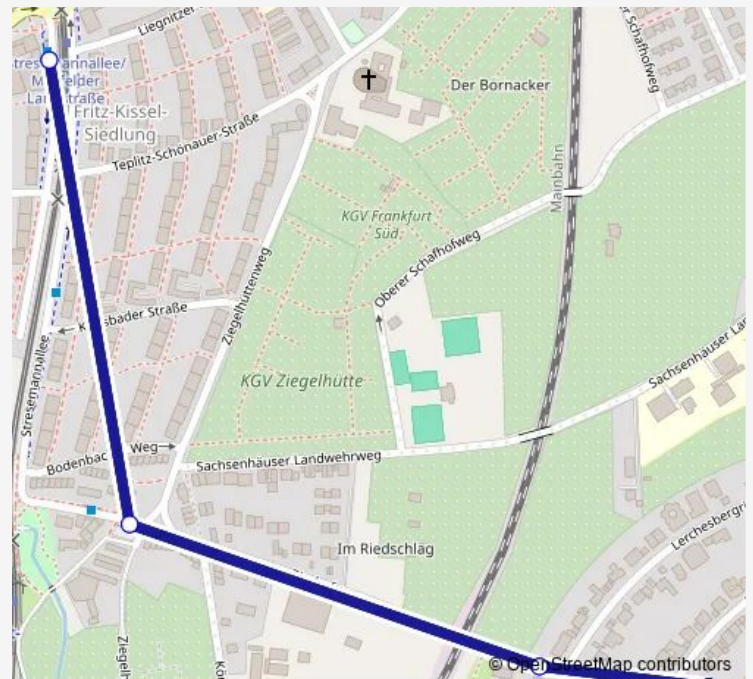

Direction

Frankfurt (Main) Stresemannallee/Mörfelder Landstr —
Frankfurt (Main) Lerchesberg

4 stops

[Open route schedule](#)

Frankfurt (Main) Stresemannallee/Mörfelder Landstr

Frankfurt (Main) Gablonzer Straße

Frankfurt (Main) Lerchesbergring

Frankfurt (Main) Lerchesberg

Route schedule

Frankfurt (Main) Stresemannallee/Mörfelder Landstr —
Frankfurt (Main) Lerchesberg

Monday	05:08-20:50
Tuesday	05:08-20:50
Wednesday	05:08-20:50
Thursday	05:08-20:50
Friday	05:08-20:50
Saturday	07:38-20:50
Sunday	11:38-21:08

Route info

Direction: Frankfurt (Main) Stresemannallee/Mörfelder Landstr

Stops: 4

Trip Duration: 0 hour 5 min

Direction

Frankfurt (Main) Lerchesberg — Frankfurt (Main) Stresemannallee/Mörfelder Landstr

6 stops

Thursday 04:47-20:36

Friday 04:47-20:36

Saturday 07:17-20:36

Sunday 11:17-20:47

Route info

Direction: Frankfurt (Main) Lerchesberg

Stops: 6

Trip Duration: 0 hour 7 min