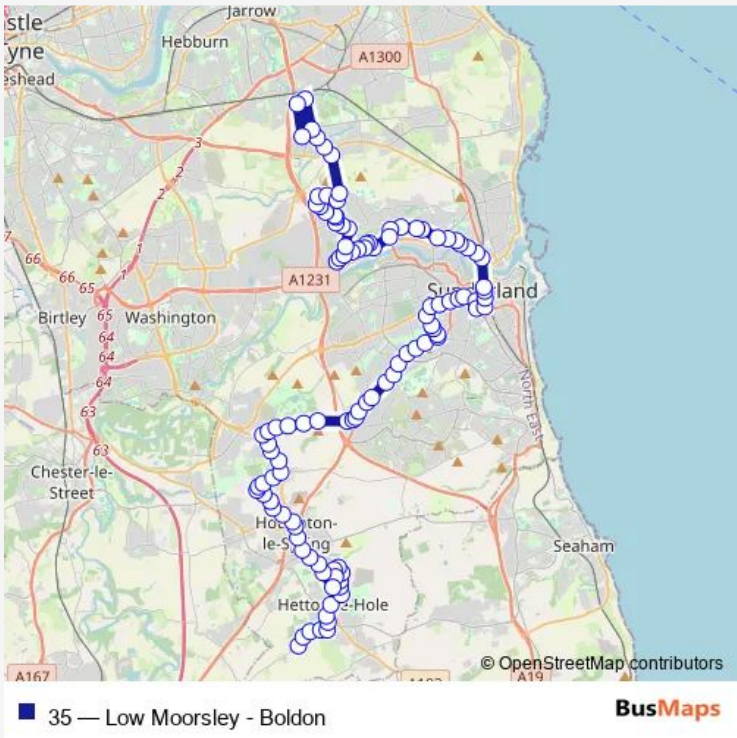

Bus 35 Low Moorsley - Boldon

[Go to website](#)

Direction
 Abingdon Way — York Street
 107 stops
[Open route schedule](#)

- Abingdon Way
- Henley Way-Asda
- North Road
- North Road-Boldon Drive
- North Road
- St Nicholas Road
- Hylton Lane
- Hylton Lane - Kentucky Road
- Brunswick Road
- Blackwood Road-Barrow Street
- Baxter Road-Birrell Square
- Baxter Road - Berwick Avenue
- Bexhill Road-Bexhill Square
- Bexhill Road-Borodin Avenue
- Blackwood Road-Bingley Street
- Washington Road-Blackwood Road
- Washington Road-Canterbury Road
- Canterbury Road
- Canterbury Road - Chelmsford Road
- Cranleigh Road
- Hylton Castle Road-Castle View

Route schedule
 Abingdon Way — York Street

Monday	06:18-06:42
Tuesday	06:18-06:42
Wednesday	06:18-06:42
Thursday	06:18-06:42
Friday	06:18-06:42
Saturday	07:09-09:19
Sunday	—

Route info
 Direction: Abingdon Way
 Stops: 107
 Trip Duration: 1 hour 45 min