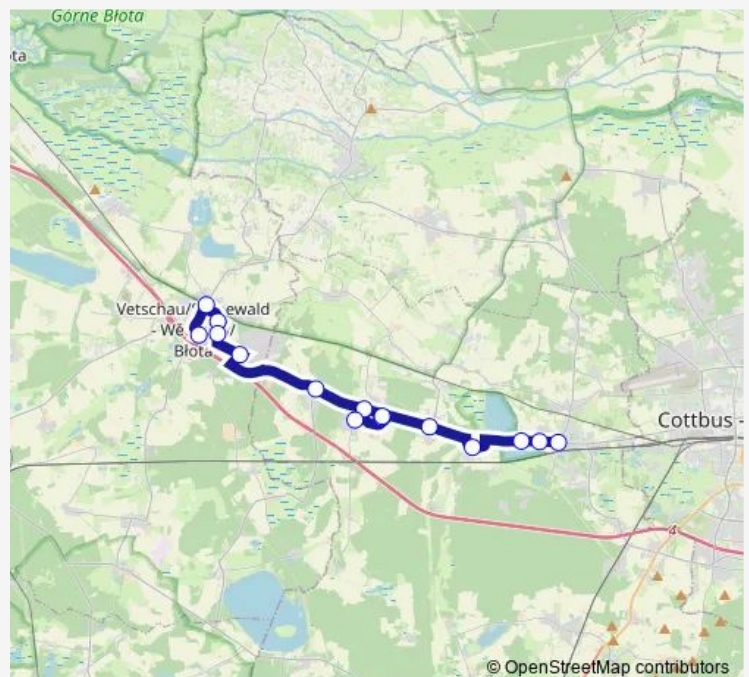

### Route schedule

Cottbus, Stadtpromenade — Vetschau, Busbahnhof

Monday 05:49-21:40

Tuesday 05:49-21:40

Wednesday 05:49-21:40

Thursday 05:49-21:40

Friday 05:49-21:40

Saturday —

### Route info

Direction: Cottbus, Stadtpromenade

Stops: 26

Trip Duration: 0 hour 46 min

■ 35

BusMaps

Vetschau, Its

Vetschau, Pestalozzistr.