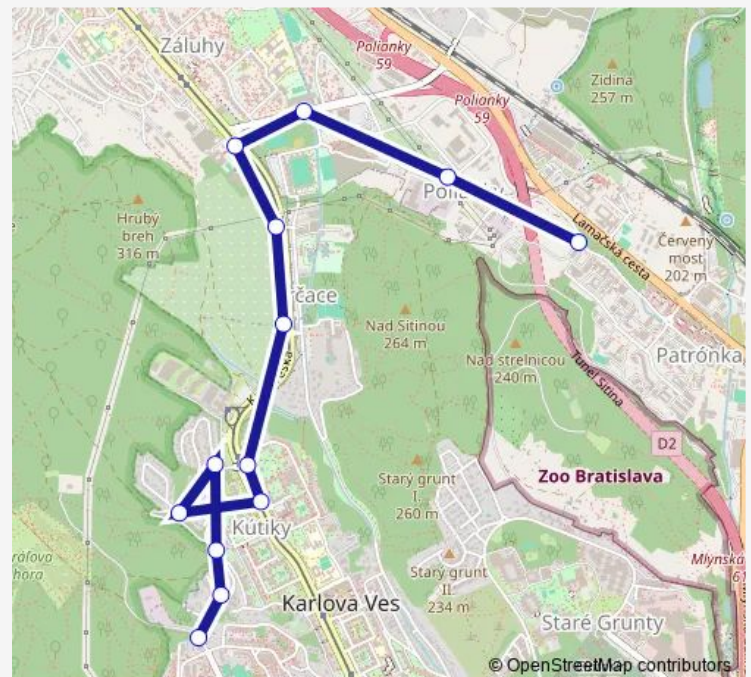

### Route schedule

Dúbravská cesta — Dlhé diely

Monday 05:40-18:40

Tuesday 05:40-18:40

Wednesday 05:40-18:40

Thursday 05:40-18:40

Friday 05:40-18:40

Saturday —

### Route info

Direction: Dúbravská cesta

Stops: 13

Trip Duration: 0 hour 18 min

Dúbravská cesta

## Route schedule

Dlhé diely — Dúbravská cesta

Monday	05:25-18:25
Tuesday	05:25-18:25
Wednesday	05:25-18:25
Thursday	05:25-18:25
Friday	05:25-18:25
Saturday	—
Sunday	—