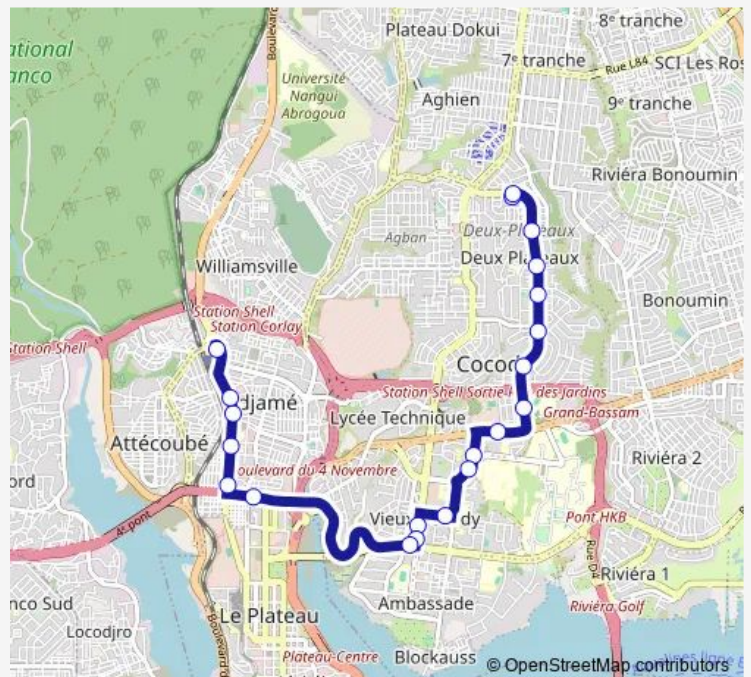

Pharmacie Banco

Mosquée Adjamé

Gare Nord

Route schedule

Terminus 35 Gobelet — Gare Nord

Monday 06:00

Tuesday 06:00

Wednesday 06:00

Thursday 06:00

Friday 06:00

Saturday 06:00

Sunday 06:00

Route info

Direction: Terminus 35 Gobelet

Stops: 21

Trip Duration: 1 hour 10 min

■ 35 — Gare Nord ↔ Angré Gobelet

Direction

Gare Nord — Terminus 35 Gobelet

21 stops

[Open route schedule](#)

Gare Nord

Mosquée Adjamé

Pharmacie Banco

Pharmacie Ste Cécile

Terminus 35 Gobelet

Route schedule

Gare Nord — Terminus 35 Gobelet

Monday 06:00

Tuesday 06:00

Wednesday 06:00

Thursday 06:00