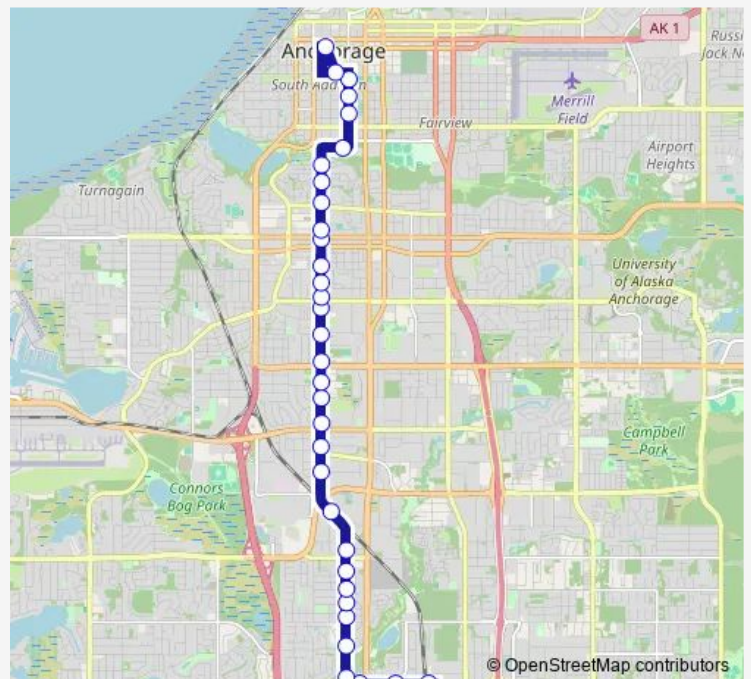

Bus 35 Arctic

[Go to website](#)

Direction
 Dimond Transit Center — Downtown Transit Center
 34 stops
[Open route schedule](#)

- Dimond Transit Center
- Dimond & Dimond CTR DR Wnw
- Dimond & King Wnw
- Dimond & C Street Wnw
- Arctic & Dimond Nne
- Arctic & Highlander S Nne
- Arctic & 76th Avenue Nne
- Arctic & 74th Avenue Nne
- Arctic & 72nd Avenue Nne
- Arctic & 70th Avenue Nne
- Arctic & Raspberry Nne
- Arctic & Arctic Spur RD Ene
- Arctic & 58th Avenue Sse
- Arctic & Potter Nne
- Arctic & Intl Arpt RD Nne
- Arctic & 47th Avenue Sse
- Arctic & 46th Avenue Sse
- Arctic & Tudor Nne
- Arctic & 41st Avenue Nne
- Arctic & 36th Avenue Sse
- Arctic & 36th Avenue Nne

Route info

Direction: Dimond Transit Center
 Stops: 34
 Trip Duration: 0 hour 26 min

35 — Arctic

Arctic & 34th Avenue Nne

Arctic & 32nd Avenue Nne

Arctic & Northern Lights Sse

Arctic & Northern Lights Nne

Arctic & Fireweed Nne

Tuesday 06:20-22:40

Wednesday 06:20-22:40

Thursday 06:20-22:40

Friday 06:20-22:40

Saturday 08:38-19:08

Sunday 08:38-19:08

Route info

Direction: Downtown Transit Center

Stops: 35

Trip Duration: 0 hour 28 min

Arctic & Raspberry Ssw

Arctic & 70th Avenue Ssw

Arctic & 74th Avenue Nnw

Arctic & 76th Avenue Ssw

Arctic & 81st Avenue Nnw

Arctic & Dimond Nnw