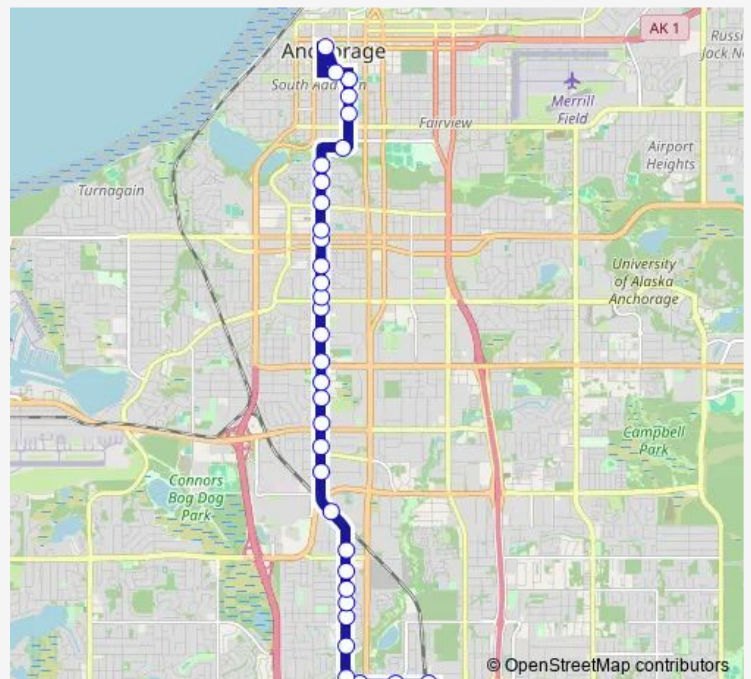

Bus 35 Arctic

[Go to website](#)

Direction
 Dimond Transit Center — Downtown Transit Center

34 stops

[Open route schedule](#)

- Dimond Transit Center
- Dimond & Dimond CTR DR Wnw
- Dimond & King Wnw
- Dimond & C Street Wnw
- Arctic & Dimond Nne
- Arctic & Highlander S Nne
- Arctic & 76th Avenue Nne
- Arctic & 74th Avenue Nne
- Arctic & 72nd Avenue Nne
- Arctic & 70th Avenue Nne
- Arctic & Raspberry Nne
- Arctic & Arctic Spur RD Ene
- Arctic & 58th Avenue Sse
- Arctic & Potter Nne
- Arctic & Intl Arpt RD Nne
- Arctic & 47th Avenue Sse
- Arctic & 46th Avenue Sse
- Arctic & Tudor Nne
- Arctic & 41st Avenue Nne
- Arctic & 36th Avenue Sse
- Arctic & 36th Avenue Nne

Route schedule

Dimond Transit Center — Downtown Transit Center

Monday	06:16-22:38
Tuesday	06:16-22:38
Wednesday	06:16-22:38
Thursday	06:16-22:38
Friday	06:16-22:38
Saturday	08:10-19:10
Sunday	08:10-19:10

Route info

Direction: Dimond Transit Center

Stops: 34

Trip Duration: 0 hour 26 min

35 — Arctic

Arctic & 34th Avenue Nne

Arctic & 32nd Avenue Nne

Arctic & Northern Lights Sse

Route info

Direction: Downtown Transit Center

Stops: 35

Trip Duration: 0 hour 28 min

Arctic & Raspberry Ssw

Arctic & 70th Avenue Ssw

Arctic & 74th Avenue Nnw

Arctic & 76th Avenue Ssw