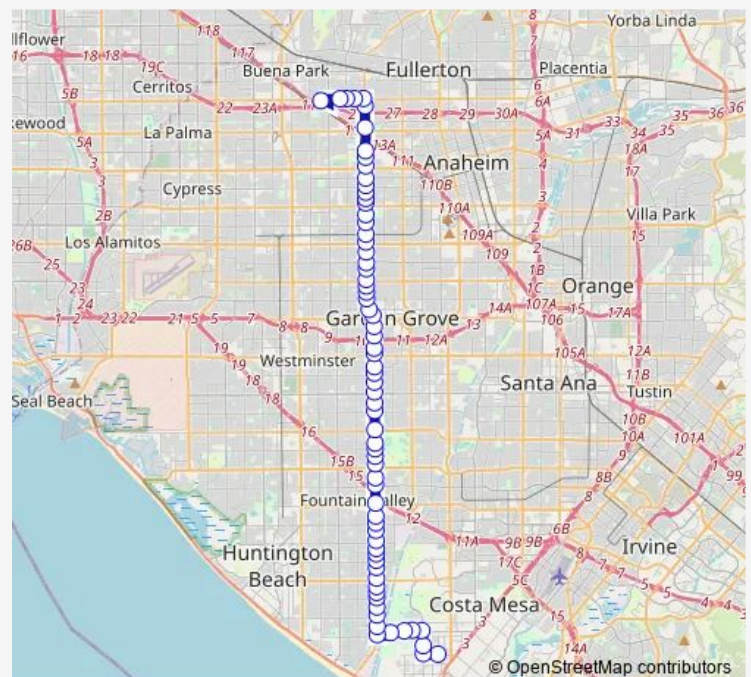

Brookhurst-Cerritos

Brookhurst-Crestwood

Brookhurst-Katella

Route schedule

Fullerton Park AND Ride Dock 10 — Newport-18th

Monday 05:22-20:50

Tuesday 05:22-20:50

Wednesday 05:22-20:50

Thursday 05:22-20:50

Friday 05:22-20:50

Saturday 05:00-19:20

Sunday 05:00-19:20

Route info

Direction: Fullerton Park AND Ride Dock 10

Stops: 74

Trip Duration: 1 hour 38 min

35 — Costa Mesa - Fullerton

Brookhurst-Dewey

Brookhurst-Orangewood

Brookhurst-Skylark

Brookhurst-Chapman

Brookhurst-Bixby

Brookhurst-Lampson

Brookhurst-Stanford

Brookhurst-Garden Grove

Brookhurst-Central

Brookhurst-Trask

Brookhurst-Woodbury

Brookhurst-Westminster

Brookhurst-13th

Brookhurst-Hazard

Brookhurst-Newcastle