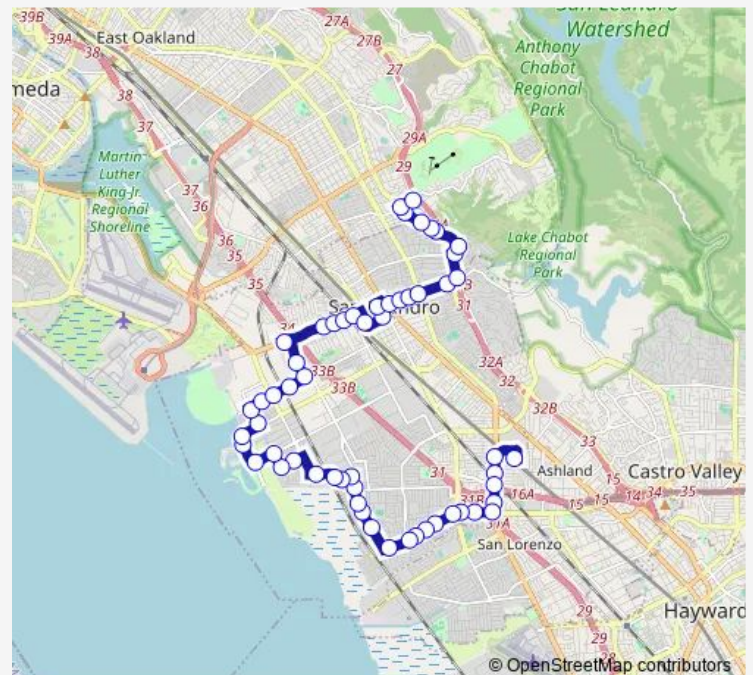

Davis St & Preda St

Davis St & Douglas Dr

Davis St & Frederick Rd

Route schedule

Foothill Blvd & 106th Av — Bay Fair Bart Station

Monday 06:35-22:35

Tuesday 06:35-22:35

Wednesday 06:35-22:35

Thursday 06:35-22:35

Friday 06:35-22:35

Saturday 06:30-22:30

Sunday 06:30-22:30

Route info

Direction: Foothill Blvd & 106th Av

Stops: 70

Trip Duration: 1 hour 10 min

35 — Estudillo - Davis - Lewelling

Westgate Pkwy & Davis St

Westgate Pkwy & #Walmart

Williams St & Westgate Pkwy

2020 Williams St

Williams St & Doolittle Dr

Williams St & Nome St

Aurora Dr & W Av 130

Marina Blvd & Aurora Dr

Marina Blvd & Neptune Dr

Monarch Bay Dr & Mulford Point Dr

Fairway Dr & Monarch Bay Dr

Aurora Dr & Fairway Dr

Bermuda Way & Acapulco Rd

Bermuda Way & Doolittle Dr

Farallon Dr & Catalina St