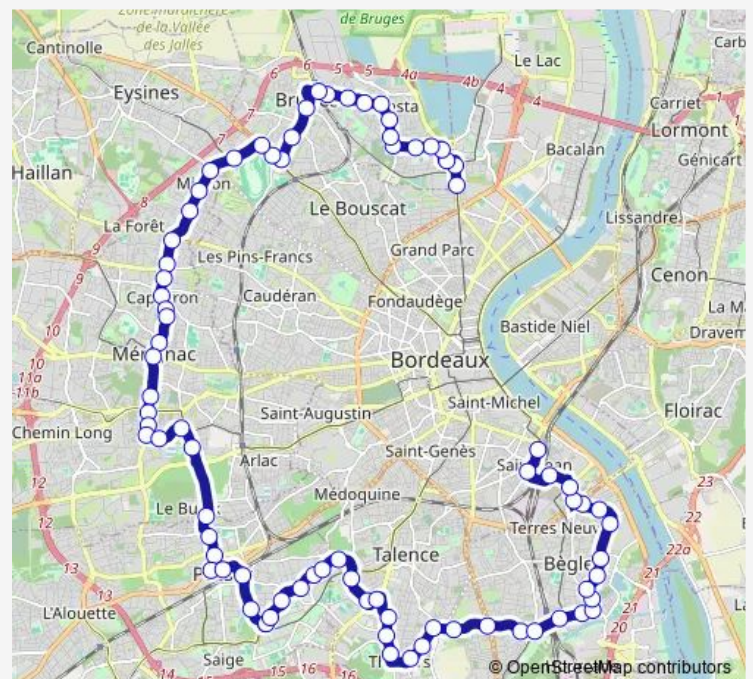

### Route schedule

Gare Saint Jean (sous la Halle) — Cracovie

Monday	05:00-01:00 <sup>+1</sup>
Tuesday	05:00-01:00 <sup>+1</sup>
Wednesday	05:00-01:00 <sup>+1</sup>
Thursday	05:00-01:00 <sup>+1</sup>
Friday	05:00-01:00 <sup>+1</sup>
Saturday	05:00-01:00 <sup>+1</sup>
Sunday	05:00-01:00 <sup>+1</sup>

### Route info

Direction: Gare Saint Jean (sous la Halle)

Stops: 83

Trip Duration: 1 hour 49 min

35 — Lianes 35

BusMaps

Pacaris

Montherlant (rue Racine)