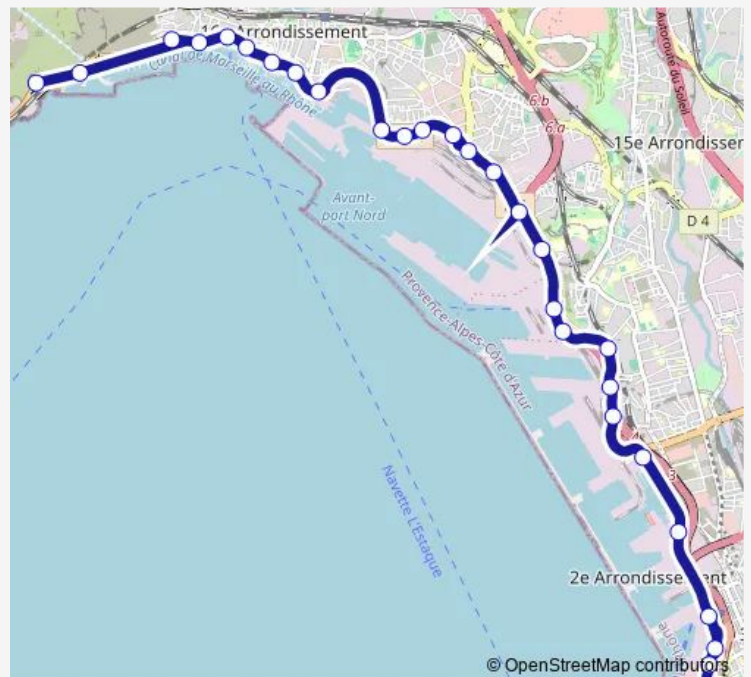

Littoral St Henri

Littoral Jean Labro

Littoral Pas du Faon

Littoral Consolat

Collège Arthur Rimbaud

Terminal Croisières

Terminal Maghreb

Littoral Bernabo

### Route schedule

Plages de Corbières — Joliette

Monday 05:00-21:00

Tuesday 05:00-21:00

Wednesday 05:00-21:00

Thursday 05:00-21:00

Friday 05:00-21:00

Saturday 05:00-21:00

### Route info

Direction: Plages de Corbières

Stops: 29

Trip Duration: 0 hour 30 min

35 — Joliette - Estaque Riaux

Littoral Mouren

Cap Pinède

St Cassien