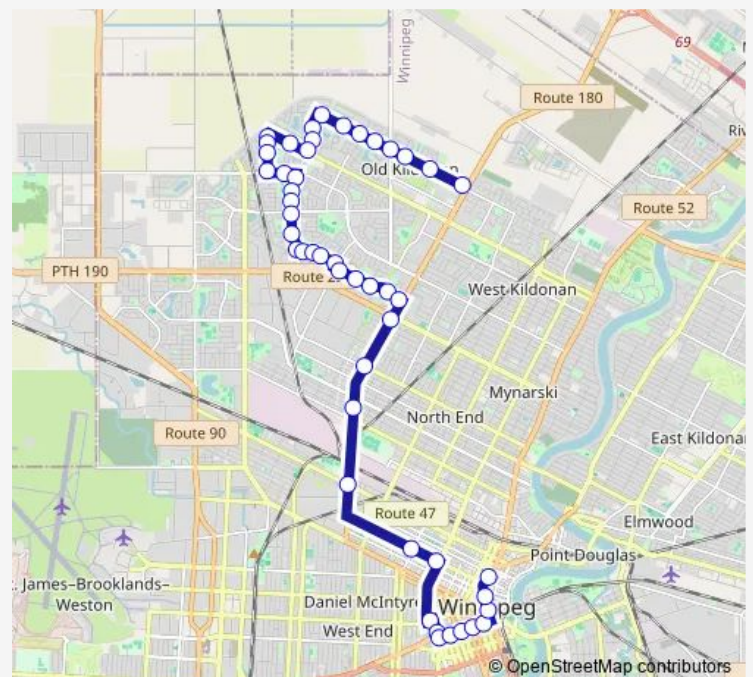

Southbound Mandalay at Jefferson

Southbound Mandalay at Playgreen

Southbound Mandalay at Anglia

Southbound Mandalay at Adsum

### Route schedule

Westbound Templeton at Mcphillips — Northbound Main at James (Concert Hall)

Monday	05:40-07:25
Tuesday	05:40-07:25
Wednesday	05:40-07:25
Thursday	05:40-07:25
Friday	05:40-07:25
Saturday	—
Sunday	—

### Route info

Direction: Westbound Templeton at Mcphillips

Stops: 48

Trip Duration: 0 hour 51 min

35 — Maples Super Express

Southbound Mandalay at Margate

Southbound Mandalay at Mapleton

Eastbound Mapleton at Rozmus West

Eastbound Ellice at Colony

Southbound Vaughan at Portage

Southbound Vaughan at Graham (The Bay)

Eastbound Graham at Edmonton (Rwb)

Eastbound Graham at Hargrave

Eastbound Graham at Smith

Eastbound Graham at Fort (Wpg Square)