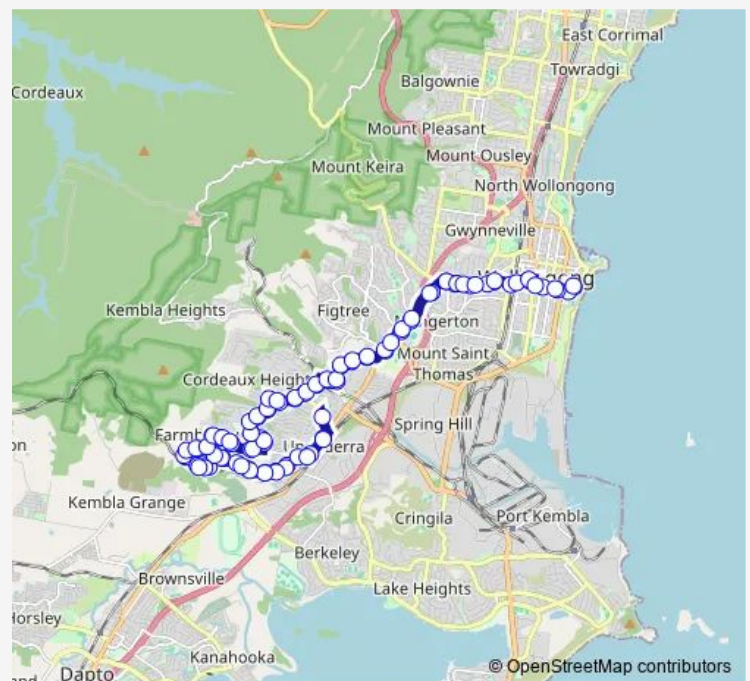

Panorama Dr After Gerard Av

Panorama Dr After Brendon Av

Panorama Dr Opp Nielson St

Panorama Dr Opp Albermarle St

Farmborough Aged Care Centre, Waples Rd

Route schedule

Central Rd Opp West Illawarra RSL Club — Smith's Hill High School, Gipps St

Monday 07:11

Tuesday 07:11

Wednesday 07:11

Thursday 07:11

Friday 07:11

Saturday —

Sunday —

Route info

Direction: Central Rd Opp West Illawarra RSL Club

Stops: 53

Trip Duration: 0 hour 43 min

35 — Unanderra to Wollongong via Farmborough Heights **BusMaps**

Coachwood Dr After Waples Rd

Coachwood Dr Before Tamarind Dr

Route info

Direction: WIN Entertainment Centre, Crown St

Stops: 101

Trip Duration: 1 hour 31 min

Coachwood Dr After Staff Rd

Coachwood Dr Before Cummins St

Coachwood Dr Opp Coachwood Park

Coachwood Dr After Rickard Rd