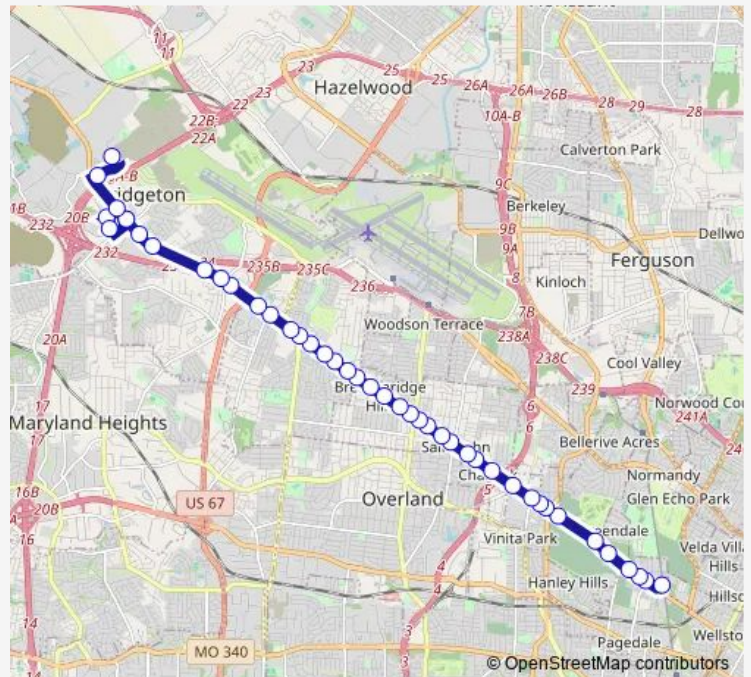

Bus 35 Rock Road

[Go to website](#)

Direction
 Rock Road Transit Center — 175 Boulder Industrial
 47 stops
[Open route schedule](#)

- Rock Road Transit Center
- ST. Charles Rock Road @ Ferguson Wb
- ST. Charles Rock Road @ Salerno Wb
- ST. Charles Rock Road @ 74th Street Wb
- ST. Charles Rock Road @ Austin Wb
- ST. Charles Rock Road @ Normandy Wb
- ST. Charles Rock Road @ Carson Wb
- ST. Charles Rock Road @ North Hanley Wb
- ST. Charles Rock Road @ Wheaton Wb
- ST. Charles Rock Road @ North AND South Wb
- ST. Charles Rock Road @ Lackland Wb
- ST. Charles Rock Road @ Endicott Wb
- ST. Charles Rock Road @ Mckibbon Wb
- 8707 ST. Charles Rock Road Wb
- ST. Charles Rock Road @ Brown Wb
- ST. Charles Rock Road @ Eminence Wb
- ST. Charles Rock Road @ Boswell Wb
- ST. Charles Rock Road @ Gordon Wb
- ST. Charles Rock Road @ Woodson Wb
- ST. Charles Rock Road @ DIX Wb
- 9641 ST. Charles Rock Road Wb

Route schedule

Rock Road Transit Center — 175 Boulder Industrial

Monday	05:24-00:02 ⁺¹
Tuesday	05:24-00:02 ⁺¹
Wednesday	05:24-00:02 ⁺¹
Thursday	05:24-00:02 ⁺¹
Friday	05:24-00:02 ⁺¹
Saturday	24:02 ⁺¹
Sunday	—

Route info

Direction: Rock Road Transit Center
 Stops: 47
 Trip Duration: 0 hour 37 min

35 — Rock Road

ST. Charles Rock Road @ Lynntown Wb

ST. Charles Rock Road @ Wismer Wb

ST. Charles Rock Road @ Geraldine Wb