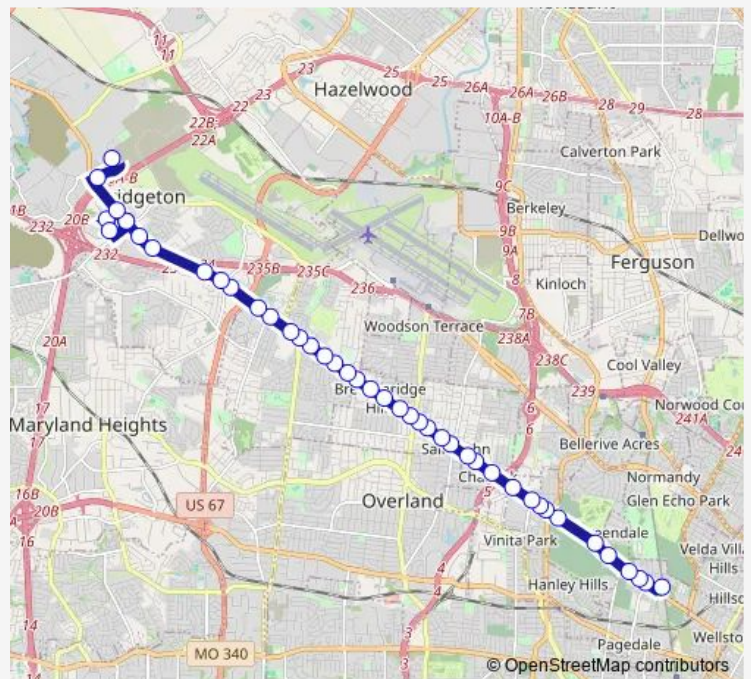

Bus 35 Rock Road

[Go to website](#)

Direction
 Rock Road Transit Center — 175 Boulder Industrial
 47 stops
[Open route schedule](#)

- Rock Road Transit Center
- ST. Charles Rock Road @ Ferguson Wb
- ST. Charles Rock Road @ Salerno Wb
- ST. Charles Rock Road @ 74th Street Wb
- ST. Charles Rock Road @ Austin Wb
- ST. Charles Rock Road @ Normandy Wb
- ST. Charles Rock Road @ Carson Wb
- ST. Charles Rock Road @ North Hanley Wb
- ST. Charles Rock Road @ Wheaton Wb
- ST. Charles Rock Road @ North AND South Wb
- ST. Charles Rock Road @ Lackland Wb
- ST. Charles Rock Road @ Endicott Wb
- ST. Charles Rock Road @ Mckibbon Wb
- 8707 ST. Charles Rock Road Wb
- ST. Charles Rock Road @ Brown Wb
- ST. Charles Rock Road @ Eminence Wb
- ST. Charles Rock Road @ Boswell Wb
- ST. Charles Rock Road @ Gordon Wb
- ST. Charles Rock Road @ Woodson Wb
- ST. Charles Rock Road @ DIX Wb
- 9641 ST. Charles Rock Road Wb

Route schedule

Rock Road Transit Center — 175 Boulder Industrial

Monday	05:24-00:02 ⁺¹
Tuesday	05:24-00:02 ⁺¹
Wednesday	05:24-00:02 ⁺¹
Thursday	05:24-00:02 ⁺¹
Friday	05:24-00:02 ⁺¹
Saturday	24:02 ⁺¹
Sunday	—

Route info

Direction: Rock Road Transit Center
 Stops: 47
 Trip Duration: 0 hour 35 min

35 — Rock Road

ST. Charles Rock Road @ Lynntown Wb

ST. Charles Rock Road @ Wismer Wb

ST. Charles Rock Road @ Geraldine Wb