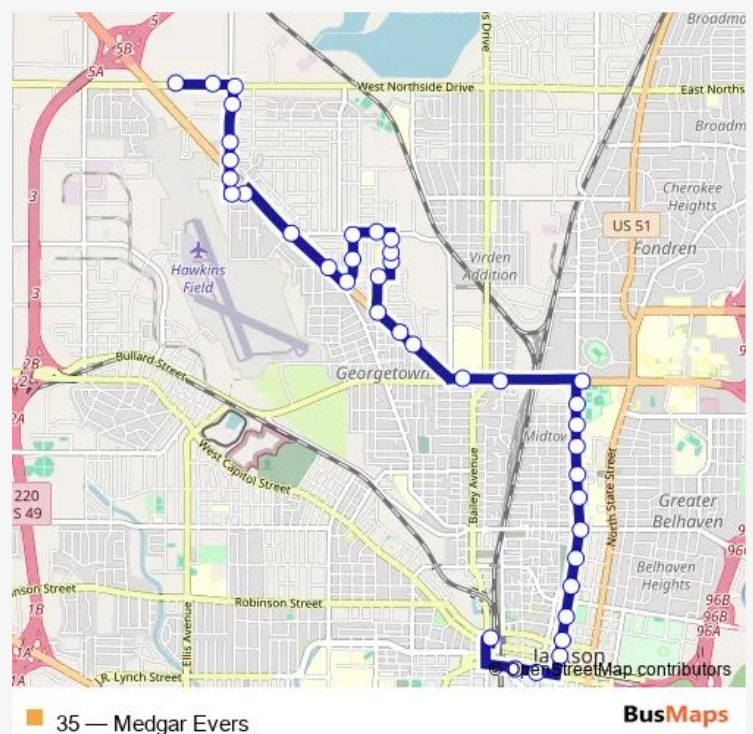

Medgar Evers Boulevard & Larkspur Street (Ib)

Route schedule

West Northside Drive @ Northwest Junction — Union Station

Monday 05:15-18:15

Tuesday 05:15-18:15

Wednesday 05:15-18:15

Thursday 05:15-18:15

Friday 05:15-18:15

Saturday 06:15-18:15

Sunday —

Route info

Direction: West Northside Drive @ Northwest Junction

Stops: 37

Trip Duration: 0 hour 25 min

35 — Medgar Evers

Medgar Evers Boulevard & Plymouth Heights Boulevard (lb)

Medgar Evers Boulevard & Toole Avenue (lb)

Medgar Evers Boulevard @ Liberty Bank (lb)

West Woodrow Wilson Avenue & Gordon Street

West Woodrow Wilson Avenue & Bailey Avenue (Eb)

West Woodrow Wilson Avenue & Prosperity Street (Eb)

North West Street & East Woodrow Wilson Avenue (lb)

North West Street & Duncan Avenue (lb)

North West Street & Wesley Avenue (lb)

North West Street & Mctyere Avenue (lb)

North West Street & Josanna Street (lb)