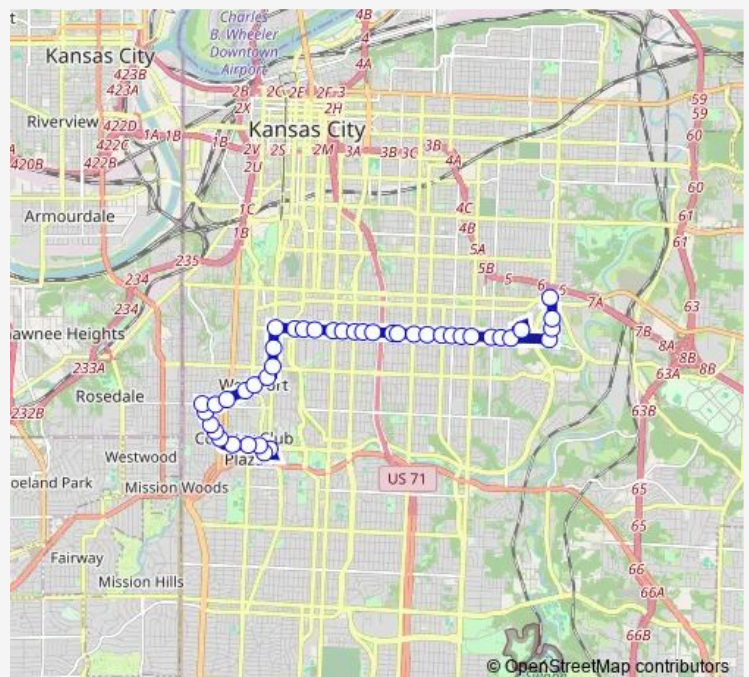

ON Westport RD AT Baltimore Eastbound

ON Main AT 39th Nb

ON Main AT 37th Northbound

ON Armour AT Main Eastbound Farside

ON Armour AT Gillham Eastbound

ON Armour AT Cherry Eastbound

ON Armour AT Holmes Eastbound

Route schedule

ON Main AT 47th Southbound — ON VAN Brunt Loop AT 31st Northbound

Monday 04:30-18:45

Tuesday 04:30-18:45

Wednesday 04:30-18:45

Thursday 04:30-18:45

Friday 04:30-18:45

Saturday 05:00-19:26

Sunday 05:01-17:46

Route info

Direction: ON Main AT 47th Southbound

Stops: 42

Trip Duration: 0 hour 36 min

© OpenStreetMap contributors

ON Armour AT Troost Eastbound

ON Armour AT Tracy Eastbound

ON Armour AT Paseo Eastbound

ON 35th AT Wayne Eastbound

ON 35th AT Woodland Eastbound

ON 35th AT Brooklyn AVE Eastbound

ON 35th AT Park Eastbound

ON 35th AT Prospect Eastbound Farside

ON 35th AT South Benton Eastbound