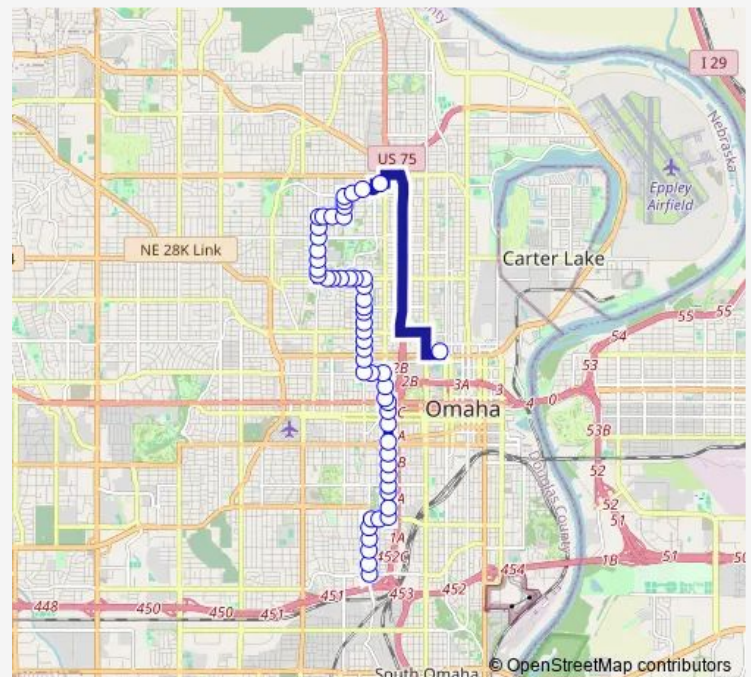

30th & California Nw

Route schedule

32nd Ave & Vinton Ne — 22nd & Cuming Ne

Monday 06:43-21:43

Tuesday 06:43-21:43

Wednesday 06:43-21:43

Thursday 06:43-21:43

Friday 06:43-21:43

Saturday 06:43-21:43

Sunday 07:43-18:43

Route info

Direction: 32nd Ave & Vinton Ne

Stops: 55

Trip Duration: 0 hour 34 min

32nd & California Ne

33rd & California Ne

33rd & Burt Ne

33rd & Lincoln Blvd Ne

33rd & Myrtle Ave Se

33rd & Hamilton Se

33rd & Seward Se

33rd & Decatur Se

33rd & Parker Se

33rd & 33rd Ave Se

33rd & Erskine Ne

33rd & Lake Se

34th Ave & Lake Ne

(35th) Salem Village & Lake Nw

John Creighton Blvd & Lake Ne

37th & Lake Nw

38th & Lake Ne

40th & Lake Ne