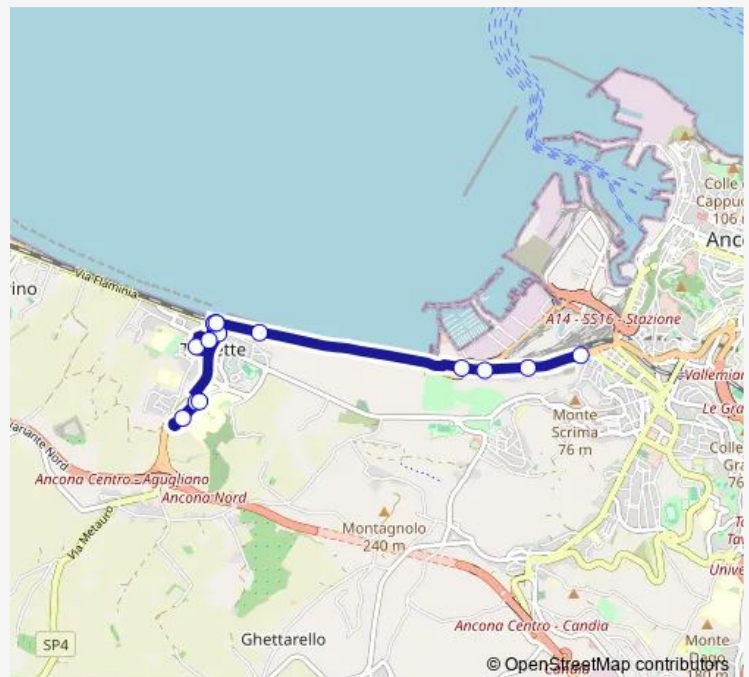

Torrette Centro

1^ VIA Conca (Cotran) Andata

Osp.Reg.(1^ Interna)

Ospedale Regionale

Ospedale (1^ Interna)

VIA Metauro

VIA Esino

Stazione DI Torrette - VIA Musone

Monday 07:07-20:00

Tuesday 07:07-20:00

Wednesday 07:07-20:00

Thursday 07:07-20:00

Friday 07:07-20:00

Saturday 07:07-14:00

Sunday —

Route info

Direction: Stazione DI Torrette - VIA Musone

Stops: 15

Trip Duration: 0 hour 15 min

35 Bus time schedules and route maps are available in an offline PDF at busmaps.com. Use the busmaps.com website to see live bus times, train schedule or subway schedule, and step-by-step directions for all public transit in Ancona