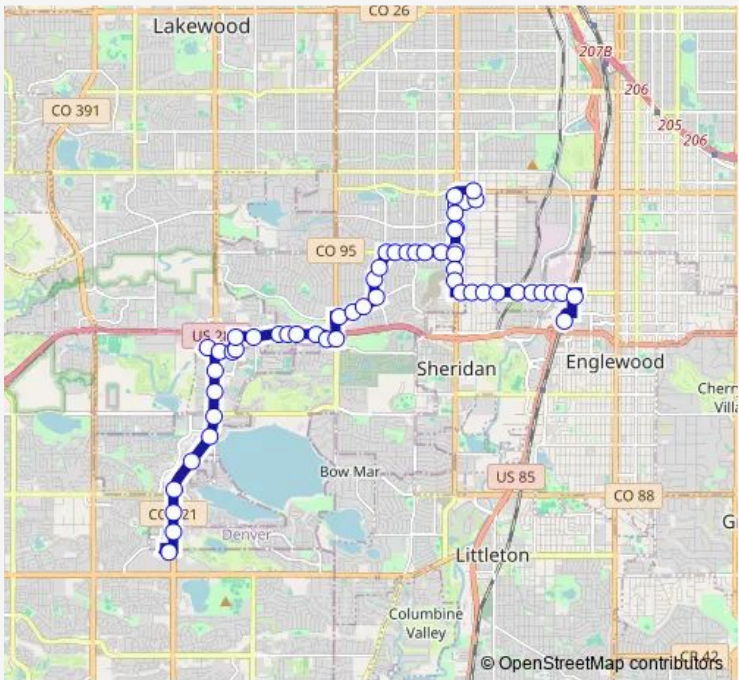

# Bus 35 Hampden Avenue

[Go to website](#)

**Direction**  
 Englewood Station Gate F — Southwest Plaza  
 55 stops  
[Open route schedule](#)

- Englewood Station Gate F
- Inca St & W Dartmouth Ave
- W Dartmouth Ave & S Santa Fe Dr
- W Dartmouth Ave & S Lipan St
- W Dartmouth Ave & S Platte River Dr
- 1800 Block W Dartmouth Ave
- W Dartmouth Ave & S Tejon St
- W Dartmouth Ave & S Wyandot St
- W Dartmouth Ave & S Bryant St
- W Dartmouth Ave & S Dale Ct
- S Federal Blvd & W Cornell Ave
- S Federal Blvd & W Bates Ave
- S Federal Blvd & W Amherst Ave
- S Federal Blvd & W Yale Ave
- S Federal Blvd & W Harvard Ave
- S Federal Blvd & W Iliff Ave
- W Warren Ave & S Decatur St
- S Clay St & W Warren Ave
- W Evans Ave & S Clay St
- S Federal Blvd & W Evans Ave Gate E
- S Federal Blvd & W Iliff Ave

Route schedule  
 Englewood Station Gate F — Southwest Plaza

Monday	06:34-22:07
Tuesday	06:34-22:07
Wednesday	06:34-22:07
Thursday	06:34-22:07
Friday	06:34-22:07
Saturday	06:34-21:52
Sunday	06:34-20:52

Route info  
 Direction: Englewood Station Gate F  
 Stops: 55  
 Trip Duration: 0 hour 42 min

35 — Hampden Avenue **BusMaps**

S Federal Blvd & W Harvard Ave

W Yale Ave & S Federal Blvd

W Yale Ave & S Irving St

## Route info

Direction: Southwest Plaza

Stops: 56

Trip Duration: 0 hour 44 min

S Raleigh St & W Bates Ave

S Raleigh St & W Amherst Ave

W Yale Ave & S Raleigh St

W Yale Ave & S Perry St