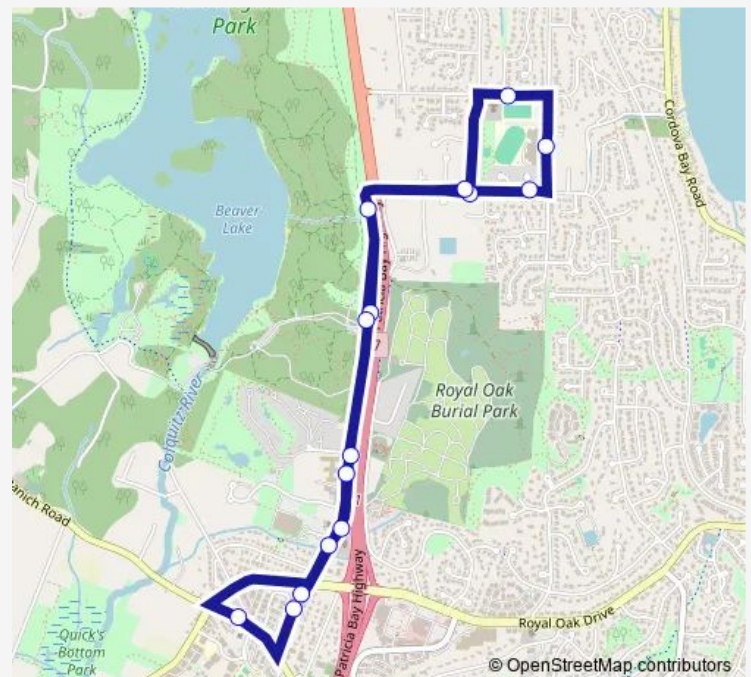

Elk Lake Dr at Hwy 17

Elk Lake Dr at Beaver Lake Rd

Elk Lake Dr at Marsett Pl

Elk Lake Dr at Commonwealth Place

Royal Oak Exch Bay B

Route schedule

Royal Oak Exch Bay A — Royal Oak Exch Bay B

Monday 06:55-17:30

Tuesday 06:55-17:30

Wednesday 06:55-17:30

Thursday 06:55-17:30

Friday 06:55-17:30

Saturday —

Sunday —

Route info

Direction: Royal Oak Exch Bay A

Stops: 15

Trip Duration: 0 hour 17 min

35 — Ridge

35 Bus time schedules and route maps are available in an offline PDF at busmaps.com. Use the busmaps.com website to see live bus times, train schedule or subway schedule, and step-by-step directions for all public transit in Victoria