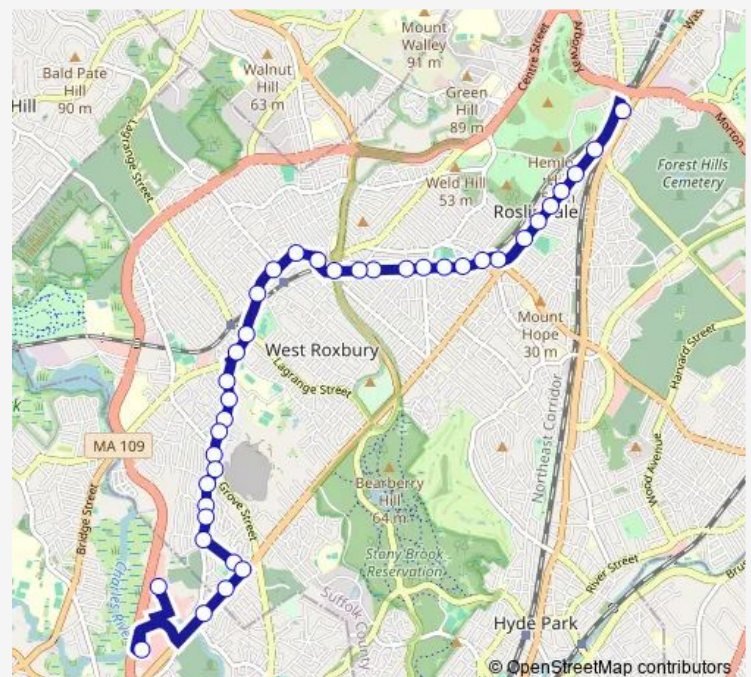

### Direction

Forest Hills — Dedham Mall @ Stop & Shop

38 stops

[Open route schedule](#)

Forest Hills

3867 Washington St opp Tollgate Way

Washington St @ Lochdale Rd

Washington St @ Archdale Rd

### Route schedule

Forest Hills — Dedham Mall @ Stop & Shop

Monday	08:50-20:45
Tuesday	08:55-20:45
Wednesday	08:55-20:45
Thursday	08:55-20:45
Friday	08:55-20:45
Saturday	08:50-20:45
Sunday	09:25-19:25

### Route info

Direction: Forest Hills

Stops: 38

Trip Duration: 0 hour 28 min

35 — Dedham Mall or Stimson Street - Forest Hills Station

Centre St @ Lorette St

Centre St @ Autumn St

Centre St @ Cass St