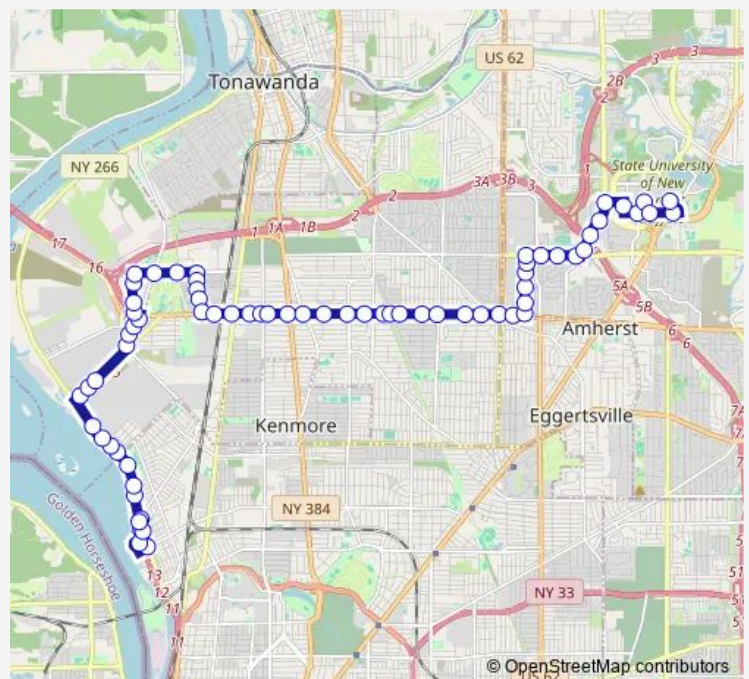

Sweet Home Rd & Maple Ridge Centre

Maple Road Sweet Home Road West

Maple Road Hillcrest Drive West Opp

Maple Road North Bailey Ave West

Alberta Drive Wegmans South Opposit

Alberta Drive Boulevard Mall South

Alberta Drive Amsterdam Avenue Sout

Alberta Drive Henel Road South Near

Alberta Drive Sheridan Drive South

Sheridan Drive Niagara Falls Boulev

Sheridan Drive Niagara Falls Blvd W

Sheridan Drive Montrose Avenue West

Route schedule

Coventry Loop Slee Hall Static — Niagara St Blackrock Transit Hub We

Monday 05:50-22:00

Tuesday 05:50-22:00

Wednesday 05:50-22:00

Thursday 05:50-22:00

Friday 05:50-22:00

Saturday 07:40-18:20

Sunday 07:45-18:10

Route info

Direction: Coventry Loop Slee Hall Static

Stops: 72

Trip Duration: 0 hour 48 min

■ 35 — 35 - Sheridan

Sheridan Drive Parkhurst Boulevard

Sheridan Drive Parker Boulevard Wes