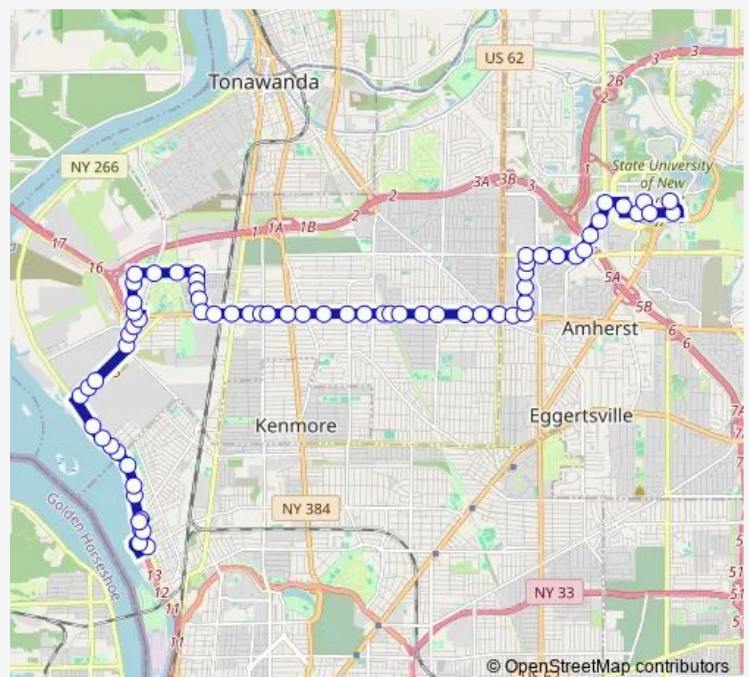

Maple Road Sweet Home Road West

Maple Road Hillcrest Drive West Opp

Maple Road North Bailey Ave West

Alberta Drive Wegmans South Opposit

Alberta Drive Boulevard Mall South

Alberta Drive Amsterdam Avenue Sout

Alberta Drive Henel Road South Near

Alberta Drive Sheridan Drive South

Sheridan Drive Niagara Falls Boulev

Sheridan Drive Niagara Falls Blvd W

Sheridan Drive Montrose Avenue West

### Route schedule

Coventry Loop Slee Hall Static — Niagara St Blackrock Transit Hub We

Monday 05:50-22:00

Tuesday 05:50-22:00

Wednesday 05:50-22:00

Thursday 05:50-22:00

Friday 05:50-22:00

Saturday 07:40-18:20

### Route info

Direction: Coventry Loop Slee Hall Static

Stops: 72

Trip Duration: 0 hour 58 min

■ 35 — 35 - Sheridan

Sheridan Drive Parkhurst Boulevard

Sheridan Drive Parker Boulevard Wes

Sheridan Drive Loretta Street West