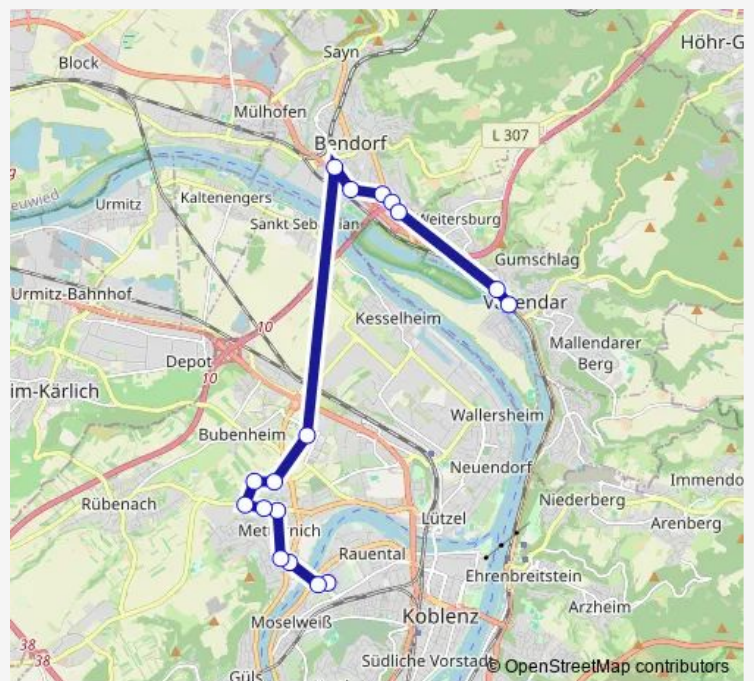

Bendorf (Rhein) Weitersburger Weg

Bendorf (Rhein) Im Ohlenberg

Bendorf (Rhein) Ringstraße

Bendorf (Rhein) Rheinstraße

Bendorf (Rhein) Rheinpfad

Koblenz Bubenheim Jakob-Hasslacher-Straße

Route schedule

Vallendar Bf — Koblenz Bubenheim Jakob-Hasslacher-Straße

Monday 21:05-22:05

Tuesday 21:05-22:05

Wednesday 21:05-22:05

Thursday 21:05-22:05

Friday 21:05-22:05

Saturday 05:05-22:05

Sunday 09:05-22:05

Route info

Direction: Vallendar Bf

Stops: 8

Trip Duration: 0 hour 20 min

Direction

Koblenz Moselweiß Verwaltungszentrum Mitte — Vallendar Bf

17 stops

[Open route schedule](#)

Koblenz Moselweiß Verwaltungszentrum Mitte

Sunday 23:05

Route info

Direction: Vallendar Bf

Stops: 17

Trip Duration: 0 hour 47 min

35 Bus time schedules and route maps are available in an offline PDF at busmaps.com. Use the busmaps.com website to see live bus times, train schedule or subway schedule, and step-by-step directions for all public transit in Koblenz