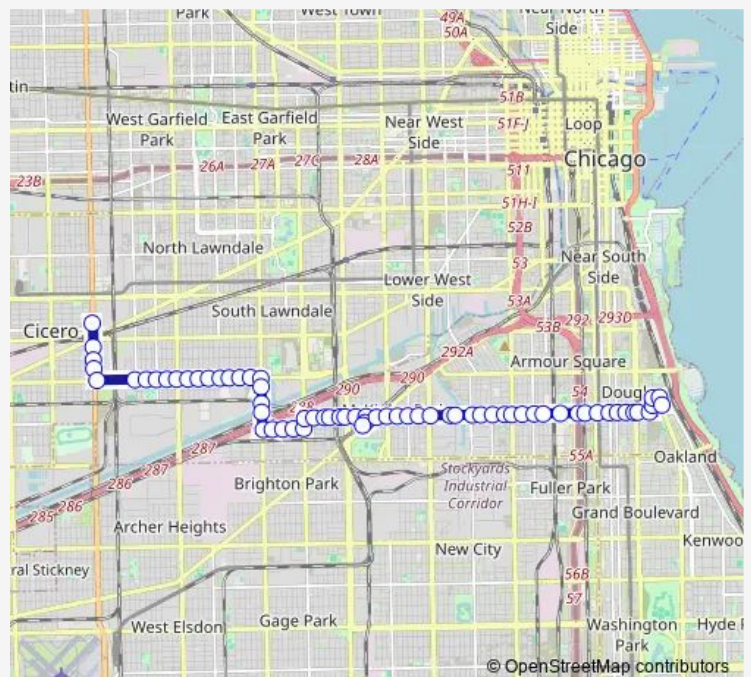

3201 S Kedzie

3349 S Kedzie

3448 S Kedzie

Route schedule

Cicero & 24th Place Terminal — Cottage Grove & Woodland Park (3423 S)

Monday	03:28-20:05
Tuesday	03:28-20:05
Wednesday	03:28-20:05
Thursday	03:28-20:05
Friday	03:28-20:05
Saturday	03:32-20:00
Sunday	03:57-20:00

Route info

Direction: Cicero & 24th Place Terminal

Stops: 66

Trip Duration: 0 hour 53 min

35 — 31st/35th

36th Street & Kedzie

36th Street & Albany

36th Street & Sacramento

36th Street & Francisco

36th Street & California

California & 35th Street

35th Street & Washtenaw

35th Street & Rockwell

35th Street & Maplewood

35th Street & Artesian

35th Street & Western Avenue

35th Street & Oakley

35th Street & Leavitt

35th/Archer Orange Line Station

35th/Archer Orange Line Station

Archer & 35th Street/Hoyne

35th Street & Damen

35th Street & Wolcott

35th Street & Wood