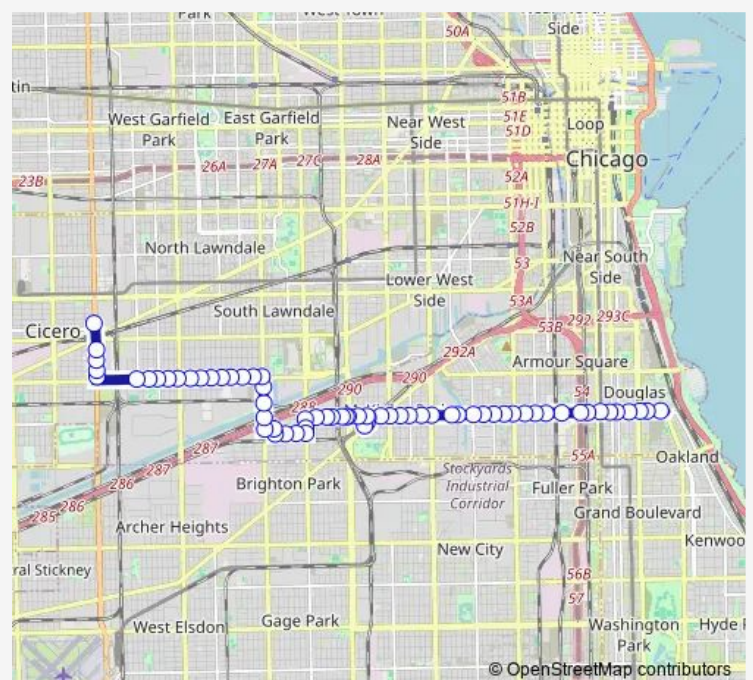

35th Street & Indiana

35th Street & Michigan

35th Street & State (Green Line)

35th Street & Federal

Sox-35th Red Line Station

35th Street & Shields

35th Street & Normal

35th Street & Wallace

### Route schedule

35th Street & Cottage Grove — Cicero & 24th Place Terminal

Monday 03:33-19:43

Tuesday 03:33-19:43

Wednesday 03:33-19:43

Thursday 03:33-19:43

Friday 03:33-19:43

Saturday 03:33-19:34

### Route info

Direction: 35th Street & Cottage Grove

Stops: 66

Trip Duration: 0 hour 42 min

35 — 31st/35th

35th Street & Paulina

35th Street & Wood

35th Street & Wolcott

35th Street & Damen

35th Street & Archer

Leavitt & 35th Street

35th/Archer Orange Line Station

35th/Archer Orange Line Station

35th Street & Leavitt

35th Street & Oakley

35th Street & Western