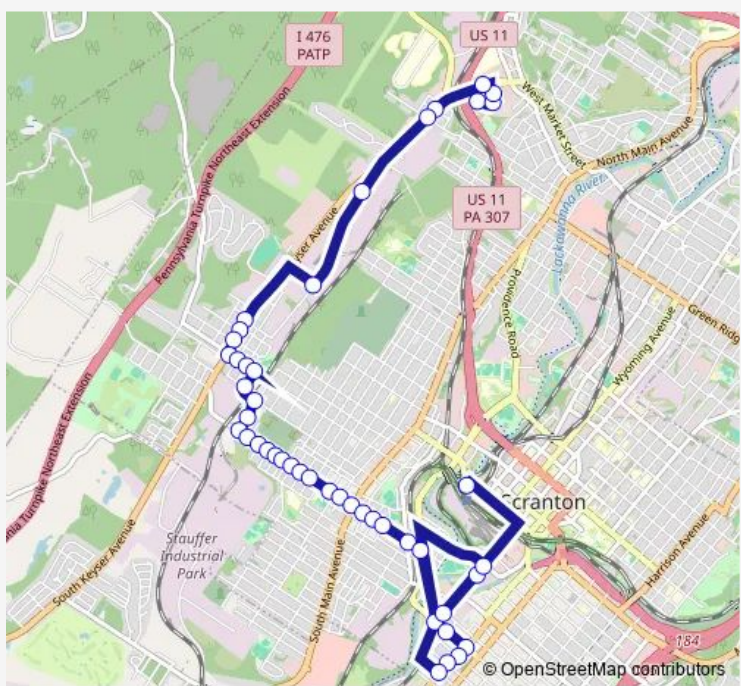

Bus 35 Keyser Valley

[Go to website](#)

Direction
 Transit Center — Keyser OAK Sc
 43 stops
[Open route schedule](#)

- Transit Center
- Lacka S / Wash
- 100 BLK S Wash
- S Wash Hickry O
- Wright Center, Scranton
- Washingtn/Maple
- S Wash E ELM O
- E ELM Rmingtn
- E ELM Cedar
- Cedar Locust O
- Cedar Brook O
- Cedar Cherry O
- Luzerne Meridn
- Luzerne 8TH O
- Luzerne 9TH O
- Luzerne 10th O
- Luzrn S Main O
- Luzrn S HYD Pk
- Luzerne 12th O
- Luzerne 13th O
- Luzerne 14th O

Route schedule
 Transit Center — Keyser OAK Sc

Monday	06:45-17:45
Tuesday	06:45-17:45
Wednesday	06:45-17:45
Thursday	06:45-17:45
Friday	06:45-17:45
Saturday	—
Sunday	—

Route info
 Direction: Transit Center
 Stops: 43
 Trip Duration: 0 hour 25 min

Luzerne 18th I

Luzerne 17th I

Luzerne 16th I

Route schedule

Keyser OAK Sc — Transit Center

Monday 06:15-18:15

Tuesday 06:15-18:15

Wednesday 06:15-18:15

Thursday 06:15-18:15

Friday 06:15-18:15

Saturday —

Sunday —

Route info

Direction: Keyser OAK Sc

Stops: 45

Trip Duration: 0 hour 25 min