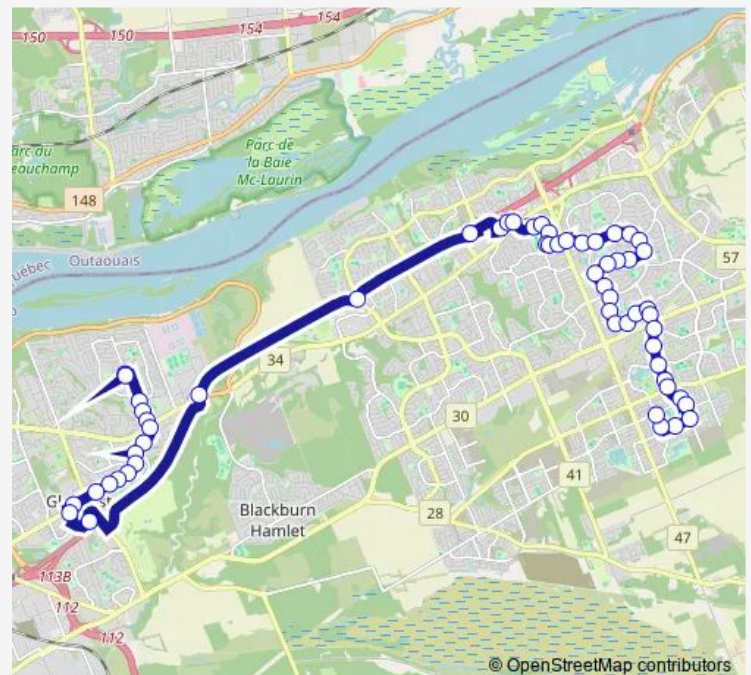

Bus 35 Esprit - Blair

[Go to website](#)

Direction

Orleans — Innes / Provence

33 stops

[Open route schedule](#)

Orleans

Centrum / Place D'Orléans

Centrum / AD. 230

Prestone / Centrum

Prestone / Kennedy

Prestone / Mountainside N.

Prestone / Mountainside S.

Prestone / Tompkins

Tompkins / Prestone

Tompkins / Tenth Line

Charlemagne / Tenth Line

Charlemagne / Princess Louise

Charlemagne / Bottriell

Charlemagne / Princess Louise

Charlemagne / Marinoff

Charlemagne / Watters

Charlemagne / Merkley

Merkley / Mathieu

Merkley / Apollo

Merkley / AD. 603

Merkley / Apollo

Route schedule

Orleans — Innes / Provence

Monday 07:14

Tuesday 07:14

Wednesday 07:14

Thursday 07:14

Friday 07:14

Saturday —

Sunday —

Route info

Direction: Orleans

Stops: 33

Trip Duration: 0 hour 22 min

■ 35 — Esprit - Blair