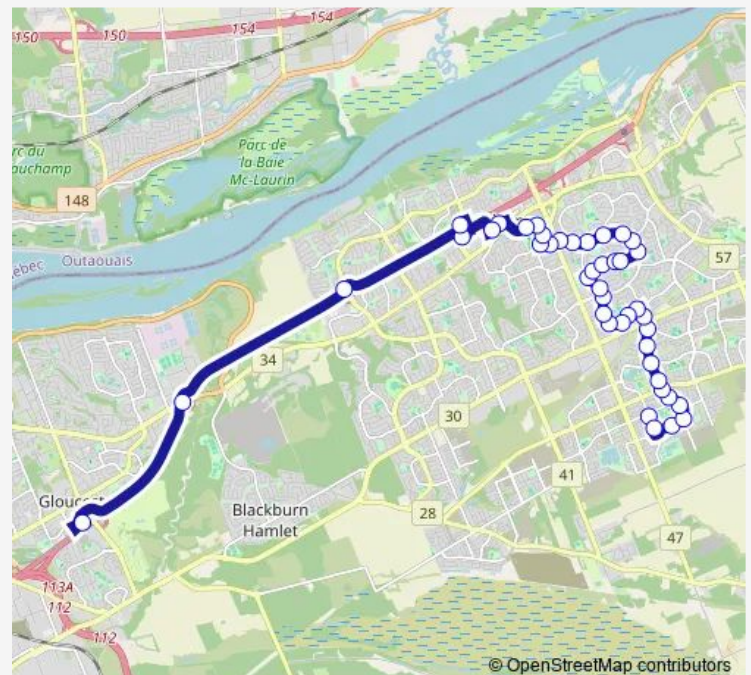

Ogilvie / City Park

City Park / Ogilvie

Blair D

R.R.174 / Montréal (A)

Jeanne D'ARC 1b

Place D'Orléans 1b

Centrum / Place D'Orléans

Centrum / AD. 230

### Route schedule

Ogilvie / Kender — Lakeridge / Vistapark

|           |                           |
|-----------|---------------------------|
| Monday    | 06:09-00:10 <sup>+1</sup> |
| Tuesday   | 06:09-00:10 <sup>+1</sup> |
| Wednesday | 06:09-00:10 <sup>+1</sup> |
| Thursday  | 06:09-00:10 <sup>+1</sup> |
| Friday    | 06:09-00:10 <sup>+1</sup> |
| Saturday  | 08:13-23:54               |
| Sunday    | 09:41-23:46               |

### Route info

Direction: Ogilvie / Kender

Stops: 57

Trip Duration: 0 hour 47 min

Prestone / Kennedy

Prestone / Mountainside N.

Prestone / Mountainside S.

Prestone / Tompkins