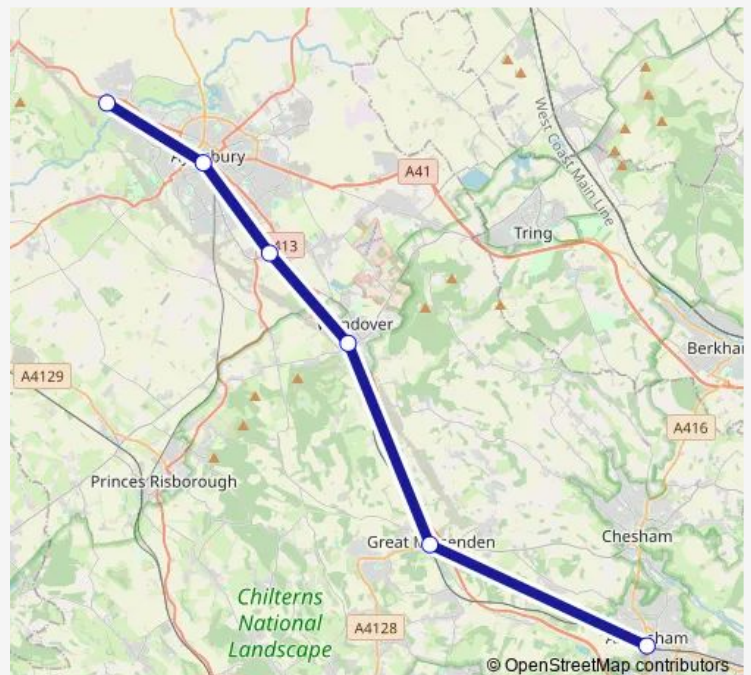

Rail Chiltern Railways Amersham - Aylesbury Vale Parkway

[Go to website](#)

Direction

Amersham — Aylesbury Vale Parkway

6 stops

[Open route schedule](#)

Amersham

Great Missenden

Wendover

Stoke Mandeville

Aylesbury

Aylesbury Vale Parkway

Route schedule

Amersham — Aylesbury Vale Parkway

Monday —

Tuesday —

Wednesday —

Thursday —

Friday —

Saturday 07:03

Sunday —

Route info

Direction: Amersham

Stops: 6

Trip Duration: 0 hour 30 min

Chiltern Railways Rail time schedules and route maps are available in an offline PDF at busmaps.com. Use the busmaps.com website to see live bus times, train schedule or subway schedule, and step-by-step directions for all public transit in Aylesbury