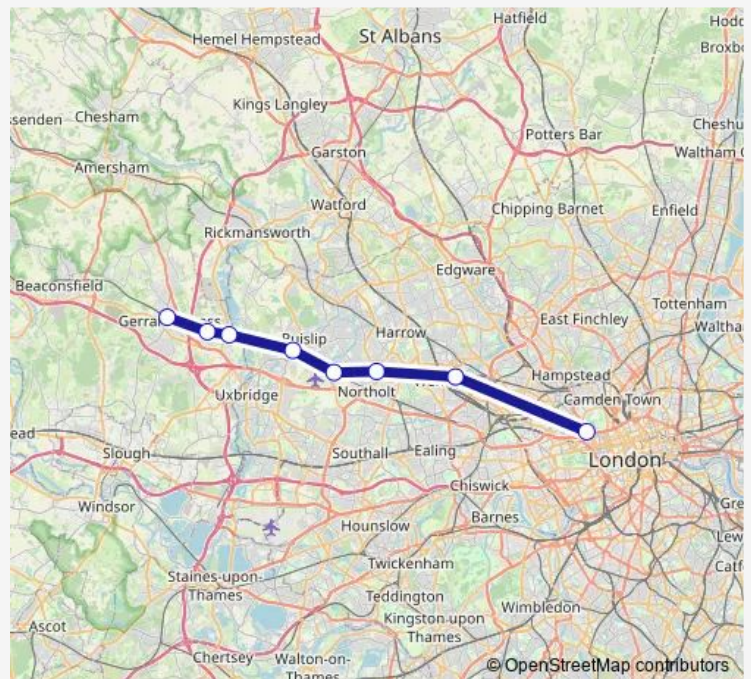

Rail Chiltern Railways Gerrards Cross - London Marylebone

[Go to website](#)

**Direction**

Gerrards Cross — London Marylebone

8 stops

[Open route schedule](#)

- Gerrards Cross
- Denham Golf Club
- Denham
- West Ruislip
- South Ruislip
- Northolt Park
- Wembley Stadium
- London Marylebone

Route schedule

Gerrards Cross — London Marylebone

Monday	07:25-09:48
Tuesday	07:25-08:26
Wednesday	07:25-08:26
Thursday	07:25-08:26
Friday	07:25-08:26
Saturday	—
Sunday	08:03-23:33

Route info

Direction: Gerrards Cross

Stops: 8

Trip Duration: 0 hour 37 min

Chiltern Railways — Gerrards Cross - London Marylebone

**Direction**

Gerrards Cross — London Marylebone

8 stops

[Open route schedule](#)

Gerrards Cross