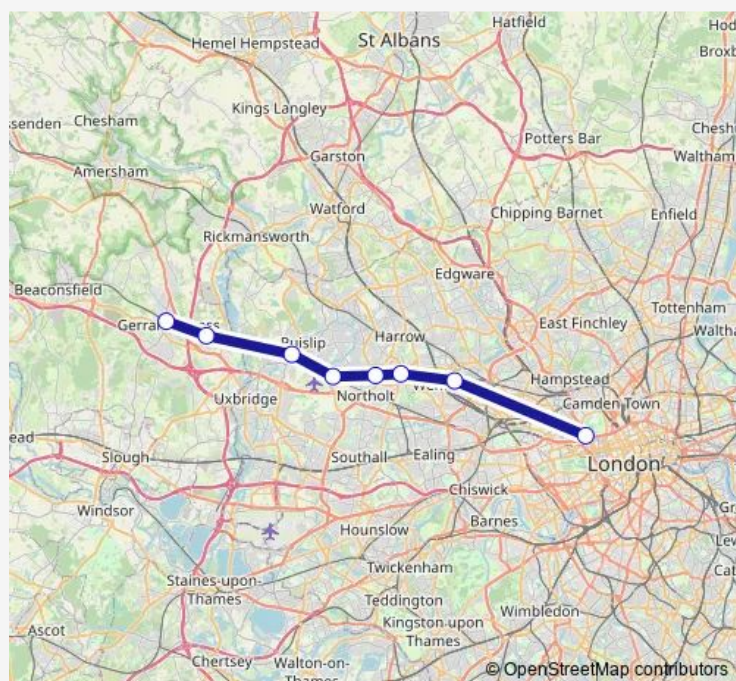

Rail Chiltern Railways Gerrards Cross - London Marylebone

[Go to website](#)

Direction

Gerrards Cross — London Marylebone

8 stops

[Open route schedule](#)

Gerrards Cross

Denham Golf Club

Denham

West Ruislip

South Ruislip

Northolt Park

Wembley Stadium

London Marylebone

Route schedule

Gerrards Cross — London Marylebone

Monday 07:25-08:26

Tuesday 07:25-08:26

Wednesday 07:25-08:26

Thursday 07:25-08:26

Friday 07:25-08:26

Saturday 05:53-23:33

Sunday 08:03-23:33

Route info

Direction: Gerrards Cross

Stops: 8

Trip Duration: 0 hour 37 min

Direction

London Marylebone — Gerrards Cross

7 stops

[Open route schedule](#)

London Marylebone