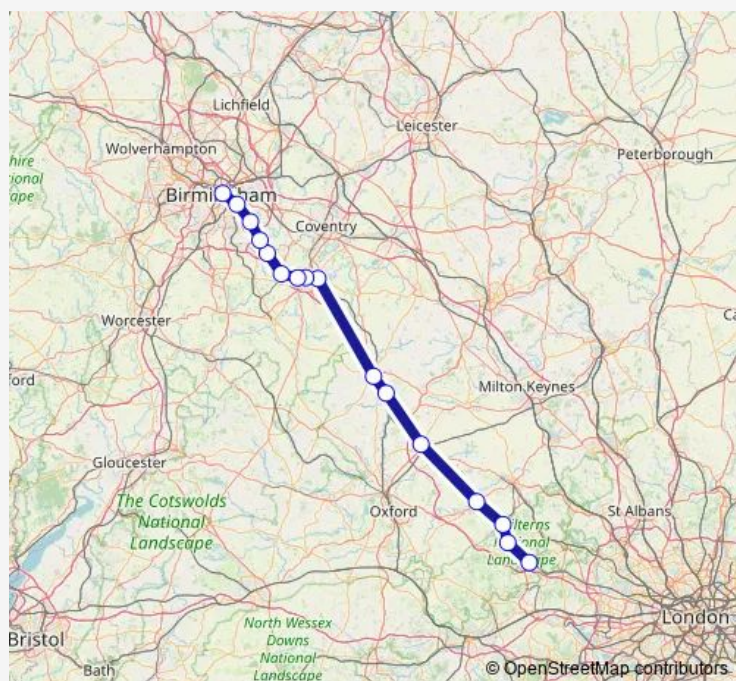

Dorridge

Solihull

Tyseley

Birmingham Moor Street

Route schedule

High Wycombe — Birmingham Moor Street

Monday —

Tuesday —

Wednesday —

Thursday —

Friday —

Saturday 06:13

Sunday —

Route info

Direction: High Wycombe

Stops: 14

Trip Duration: 1 hour 53 min

Direction

High Wycombe — Birmingham Moor Street

16 stops

[Open route schedule](#)

High Wycombe

Saunderton

Princes Risborough

Route info

Direction: High Wycombe

Stops: 16

Trip Duration: 1 hour 53 min

Direction

Birmingham Moor Street — High Wycombe

16 stops

[Open route schedule](#)