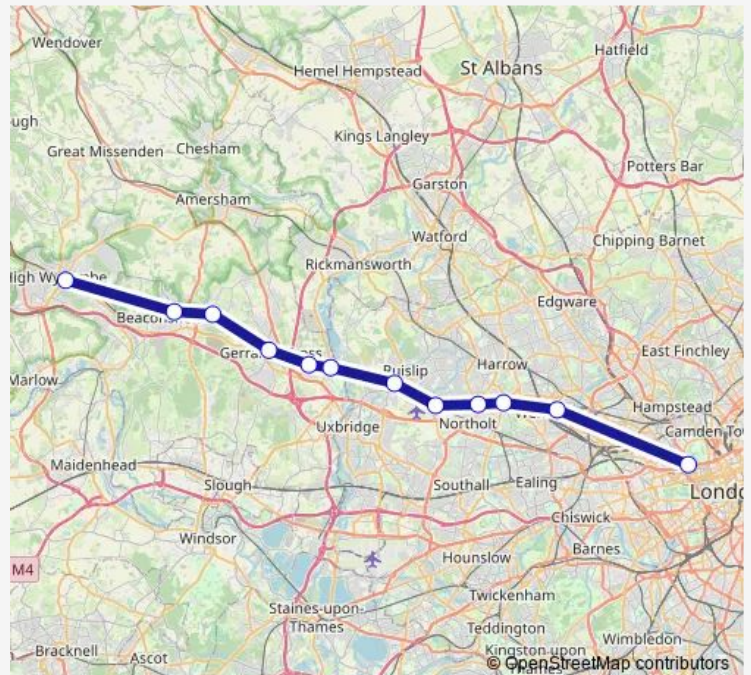

Rail Chiltern Railways High Wycombe - London Marylebone

[Go to website](#)

Direction

London Marylebone — High Wycombe

8 stops

[Open route schedule](#)

London Marylebone

Wembley Stadium

South Ruislip

West Ruislip

Denham

Gerrards Cross

Beaconsfield

High Wycombe

Route schedule

London Marylebone — High Wycombe

Monday 07:15

Tuesday 07:15

Wednesday 07:15

Thursday 07:15

Friday 07:15

Saturday —

Sunday —

Route info

Direction: London Marylebone

Stops: 8

Trip Duration: 0 hour 41 min

Chiltern Railways — High Wycombe - London Marylebone

Direction

London Marylebone — High Wycombe

10 stops

[Open route schedule](#)