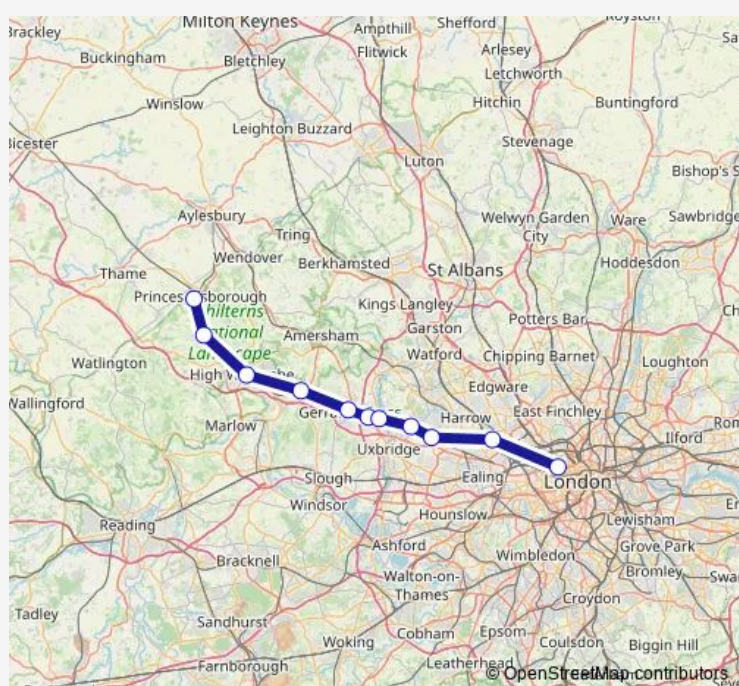

### Direction

Princes Risborough — London Marylebone

11 stops

[Open route schedule](#)

Princes Risborough

Saunderton

High Wycombe

Beaconsfield

Gerrards Cross

Denham Golf Club

Denham

West Ruislip

South Ruislip

Wembley Stadium

London Marylebone

### Route schedule

Princes Risborough — London Marylebone

Monday 09:47

Tuesday 09:47

Wednesday 09:47

Thursday 09:47

Friday 09:47

Saturday —

### Route info

Direction: Princes Risborough

Stops: 11

Trip Duration: 0 hour 52 min

**Direction**

Princes Risborough — London Marylebone

9 stops

[Open route schedule](#)