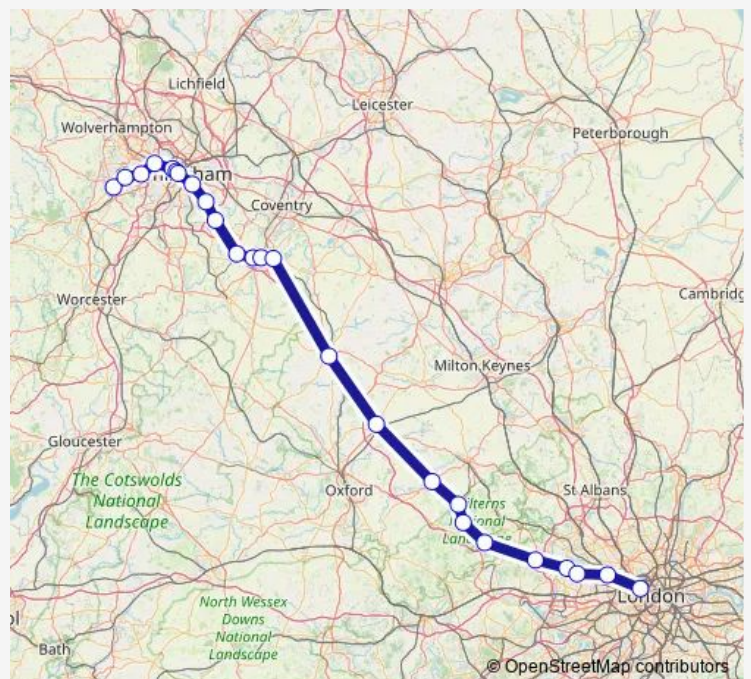

### Direction

Stourbridge Junction — London Marylebone

25 stops

[Open route schedule](#)

- Stourbridge Junction
- Cradley Heath
- Rowley Regis
- Smethwick Galton Bridge
- Jewellery Quarter
- Birmingham Snow Hill
- Birmingham Moor Street
- Tyseley
- Solihull
- Dorridge
- Hatton (Warks)
- Warwick Parkway
- Warwick
- Leamington Spa
- Banbury
- Bicester North
- Haddenham & Thame Parkway
- Princes Risborough
- Saunderton
- High Wycombe
- Gerrards Cross

### Route schedule

Stourbridge Junction — London Marylebone

Monday	06:14
Tuesday	06:14
Wednesday	06:14
Thursday	06:14
Friday	06:14
Saturday	08:19
Sunday	09:38-10:42

### Route info

Direction: Stourbridge Junction

Stops: 25

Trip Duration: 2 hour 32 min

West Ruislip

South Ruislip

Wembley Stadium

London Marylebone