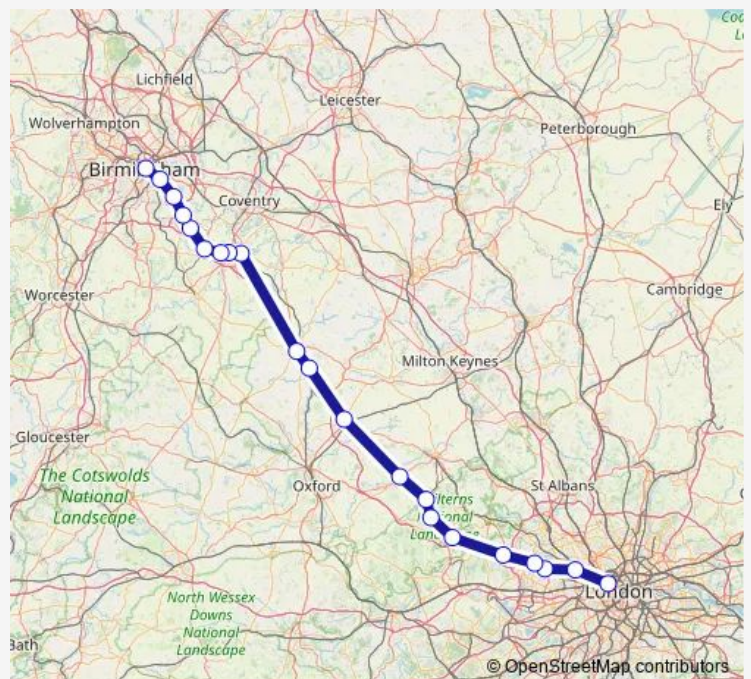

Rail Chiltern Railways Birmingham Moor Street - London Marylebone

[Go to website](#)

Direction

London Marylebone — Birmingham Moor Street

19 stops

[Open route schedule](#)

- London Marylebone
- Wembley Stadium
- South Ruislip
- West Ruislip
- Gerrards Cross
- High Wycombe
- Saunderton
- Princes Risborough
- Haddenham & Thame Parkway
- Bicester North
- Banbury
- Leamington Spa
- Warwick
- Warwick Parkway
- Hatton (Warks)
- Dorridge
- Solihull
- Tyseley
- Birmingham Moor Street

Route schedule

London Marylebone — Birmingham Moor Street

Monday	06:04-23:07
Tuesday	07:07-23:07
Wednesday	07:07-23:07
Thursday	07:07-23:07
Friday	06:04-23:07
Saturday	07:02-22:02
Sunday	08:37-22:08

Route info

Direction: London Marylebone

Stops: 19

Trip Duration: 2 hour 3 min

Direction

London Marylebone — Birmingham Moor Street

19 stops

[Open route schedule](#)

London Marylebone

Route info

Direction: London Marylebone

Stops: 18

Trip Duration: 2 hour 11 min

Direction

London Marylebone — Birmingham Moor Street

21 stops

[Open route schedule](#)