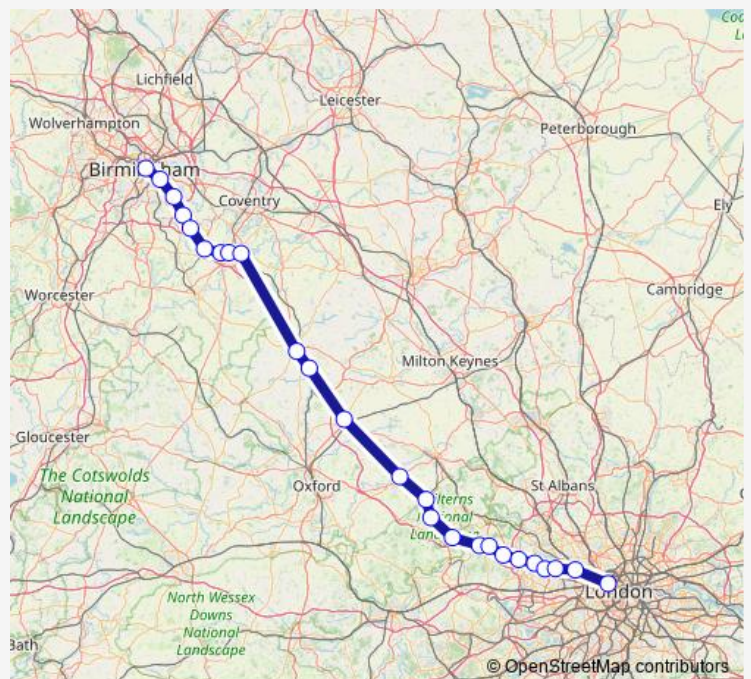

Rail Chiltern Railways Birmingham Moor Street - London Marylebone

[Go to website](#)

Direction

London Marylebone — Birmingham Moor Street

19 stops

[Open route schedule](#)

- London Marylebone
- Wembley Stadium
- South Ruislip
- West Ruislip
- Gerrards Cross
- High Wycombe
- Saunderton
- Princes Risborough
- Haddenham & Thame Parkway
- Bicester North
- Banbury
- Leamington Spa
- Warwick
- Warwick Parkway
- Hatton (Warks)
- Dorridge
- Solihull
- Tyseley
- Birmingham Moor Street

Route schedule

London Marylebone — Birmingham Moor Street

Monday	06:04-23:07
Tuesday	07:07-23:07
Wednesday	07:07-23:07
Thursday	07:07-23:07
Friday	06:04-23:07
Saturday	07:02-22:02
Sunday	08:37-22:08

Route info

Direction: London Marylebone

Stops: 19

Trip Duration: 1 hour 52 min

Direction

London Marylebone — Birmingham Moor Street

19 stops

[Open route schedule](#)

London Marylebone