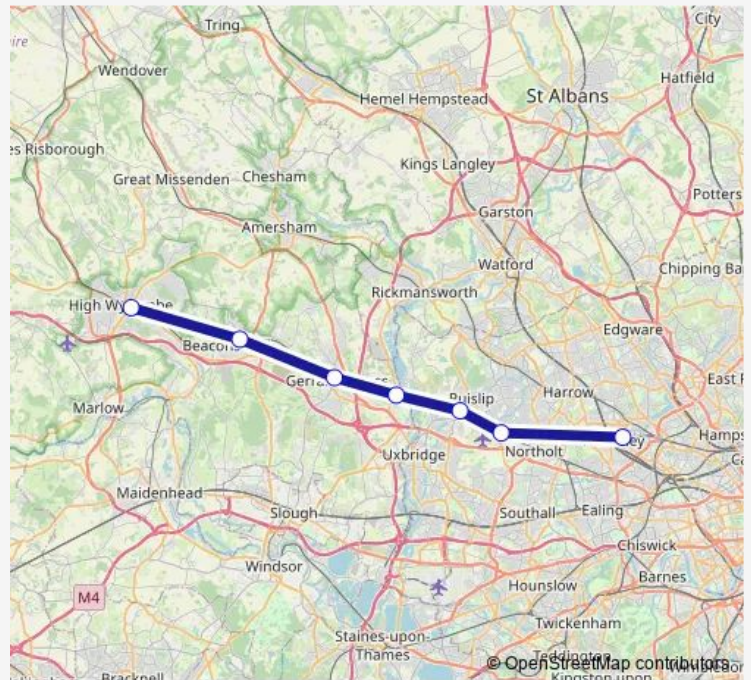

Rail Chiltern Railways Wembley Stadium - High Wycombe

[Go to website](#)

Direction

Wembley Stadium — High Wycombe

7 stops

[Open route schedule](#)

Wembley Stadium

South Ruislip

West Ruislip

Denham

Gerrards Cross

Beaconsfield

High Wycombe

Route schedule

Wembley Stadium — High Wycombe

Monday —

Tuesday —

Wednesday —

Thursday —

Friday —

Saturday 19:32-20:32

Sunday —

Route info

Direction: Wembley Stadium

Stops: 7

Trip Duration: 0 hour 45 min

Chiltern Railways Rail time schedules and route maps are available in an offline PDF at busmaps.com. Use the busmaps.com website to see live bus times, train schedule or subway schedule, and step-by-step directions for all public transit in Wembley